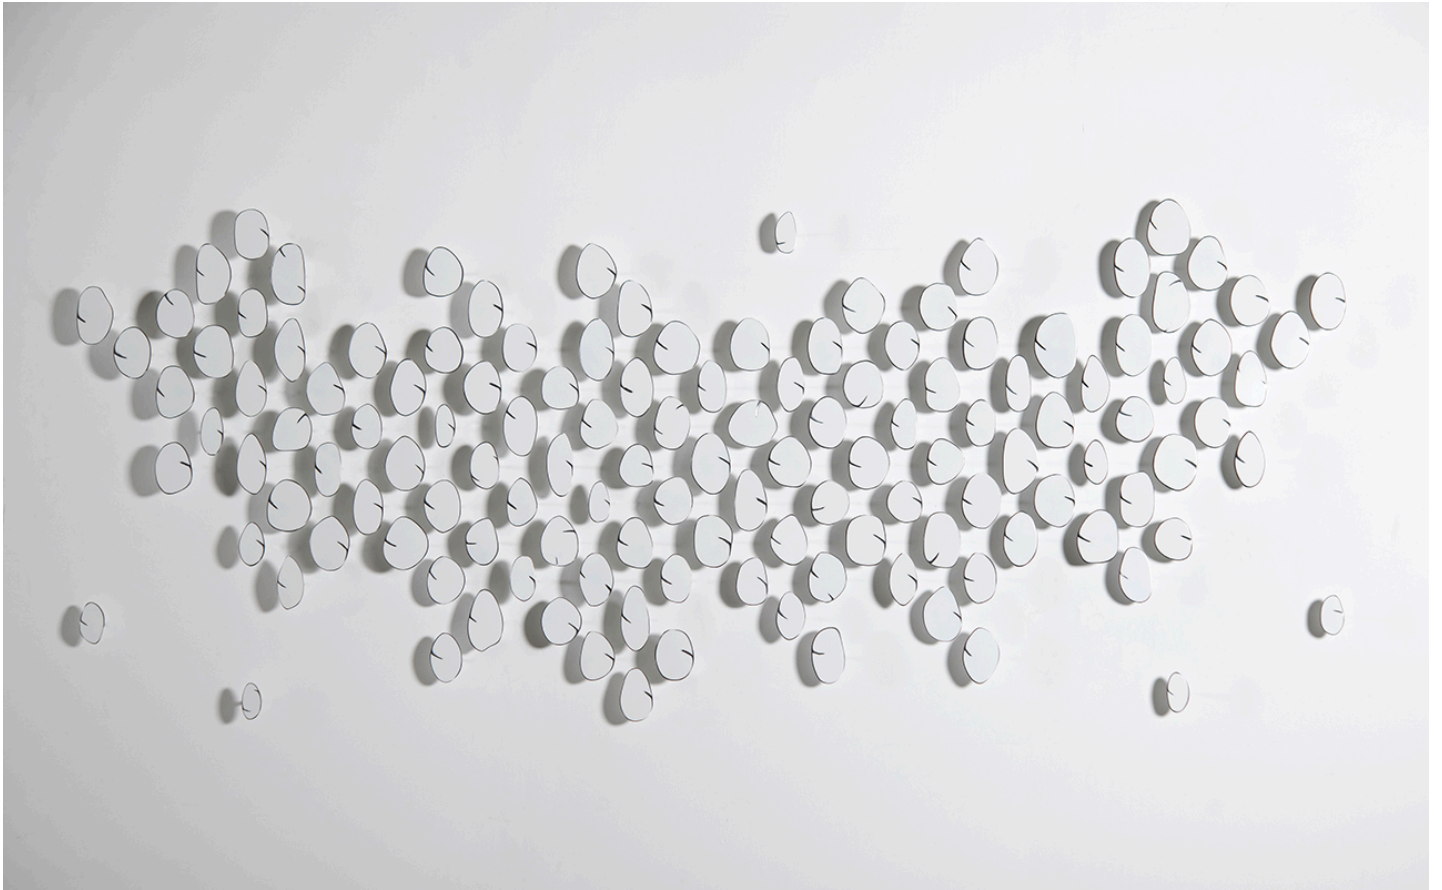

LANOUE GALLERY

Carolina Sardi, *White*
Painted Steel, 45 x 115 x 2 in.