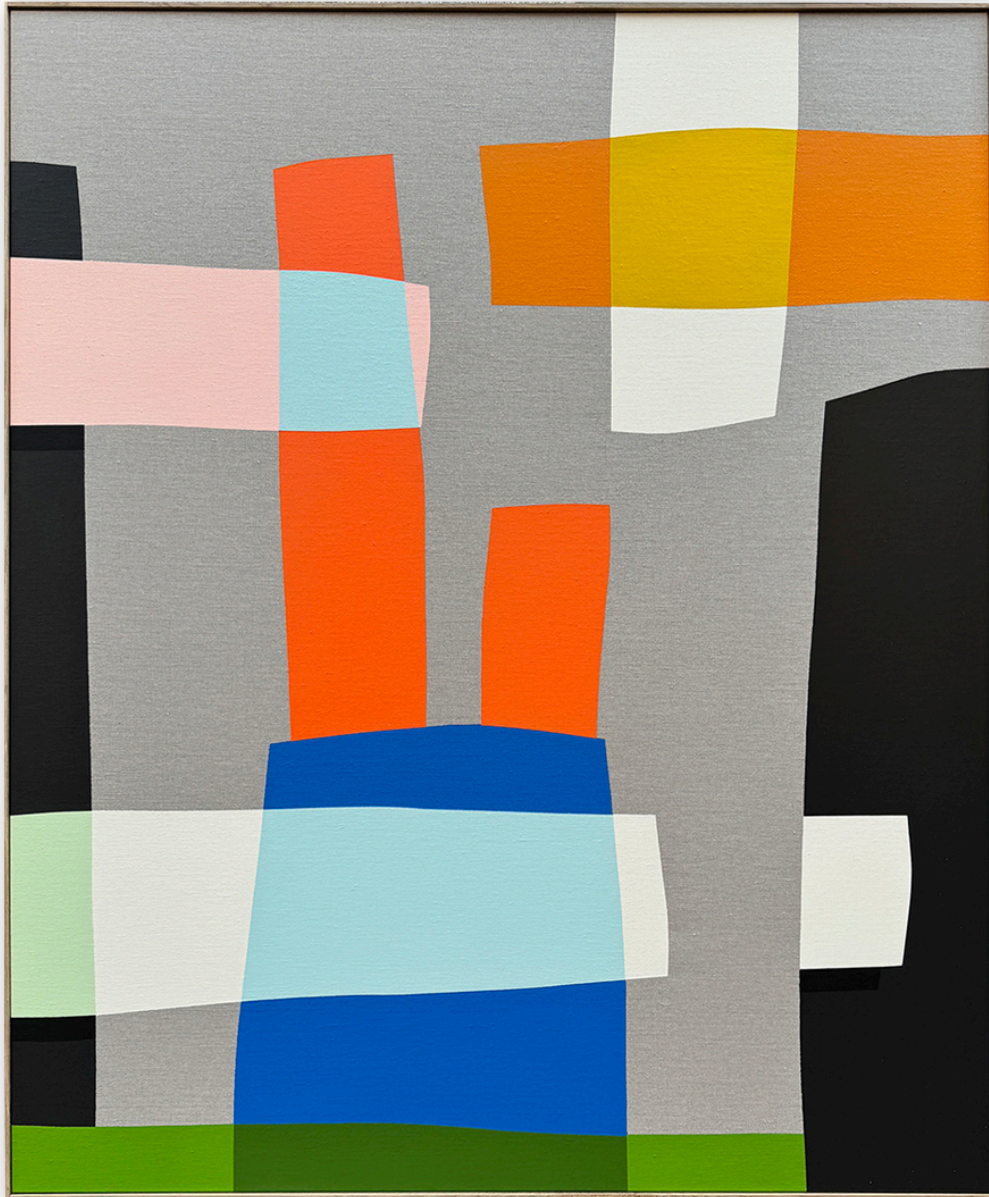

LANOUE GALLERY

Francois Bonnel, *Initiation*  
Acrylic on linen, 55 1/8 x 47 1/4 in.