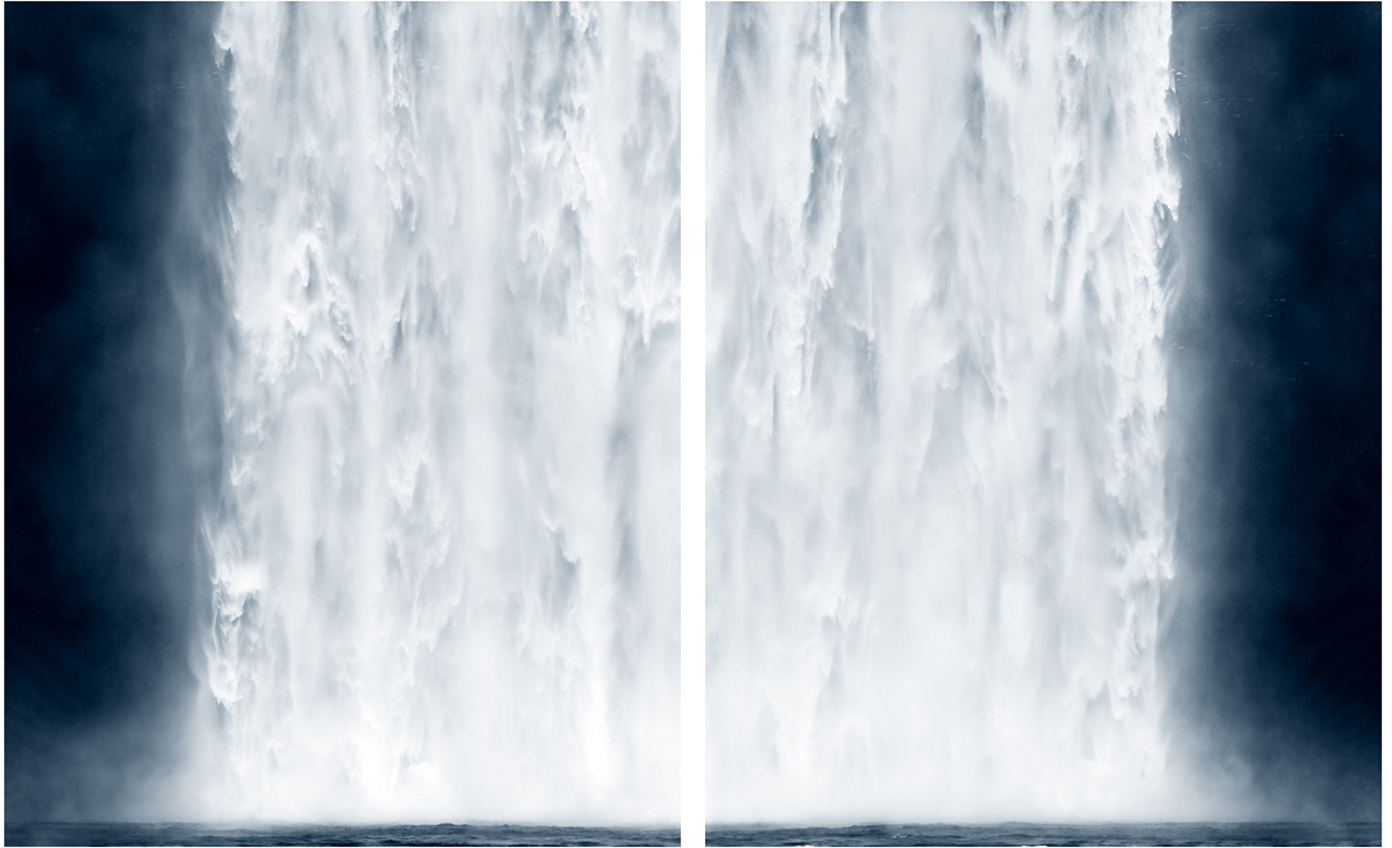

# LANOUE GALLERY

Jonathan Smith, *Fall #7 (diptych)*  
Chromogenic print, 40x64", 50x80", 70x112"