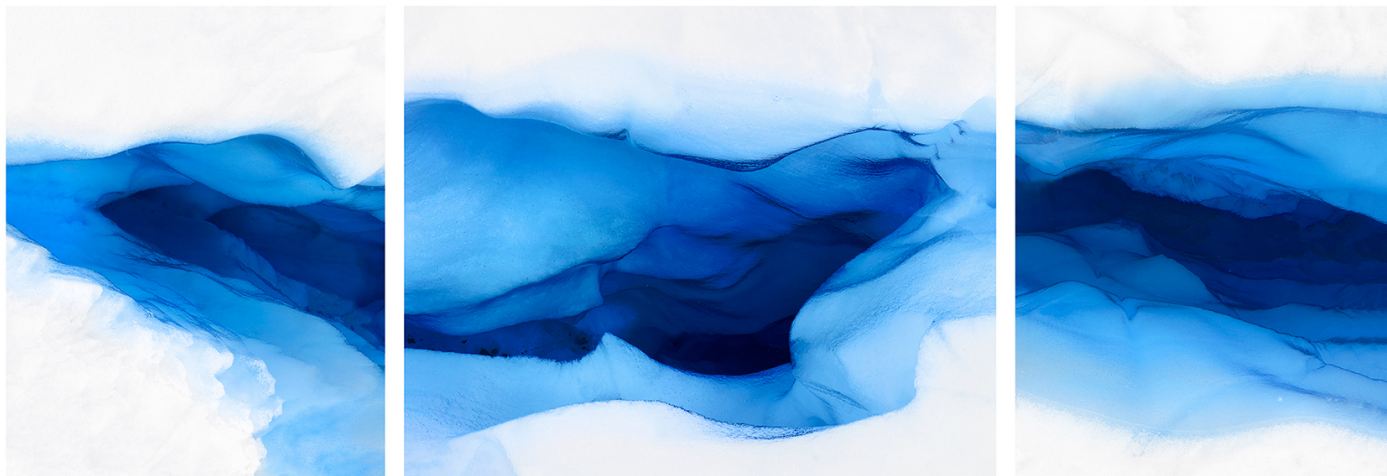

# LANOUE GALLERY

Jonathan Smith, *Glacier Triptych*  
Chromogenic print, 30x72", 40x97", 50x120", 70x168"