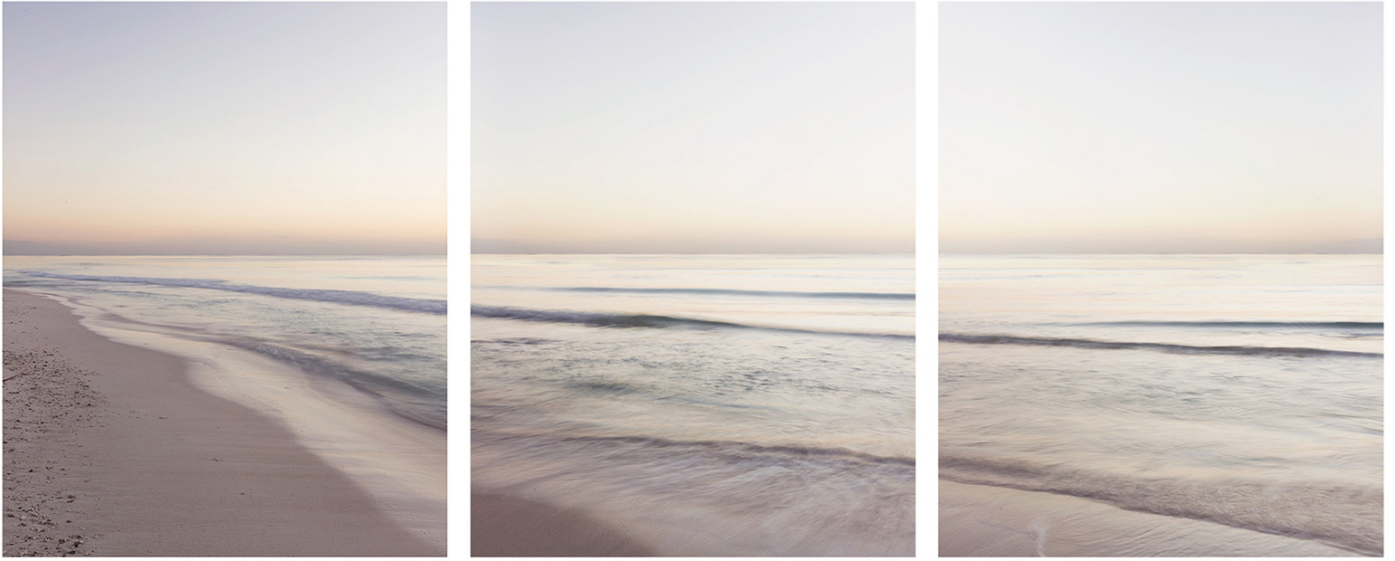

# LANOUE GALLERY

Jonathan Smith, *Ocean at Dusk (triptych)*  
Chromogenic print, 40x97", 50x120"