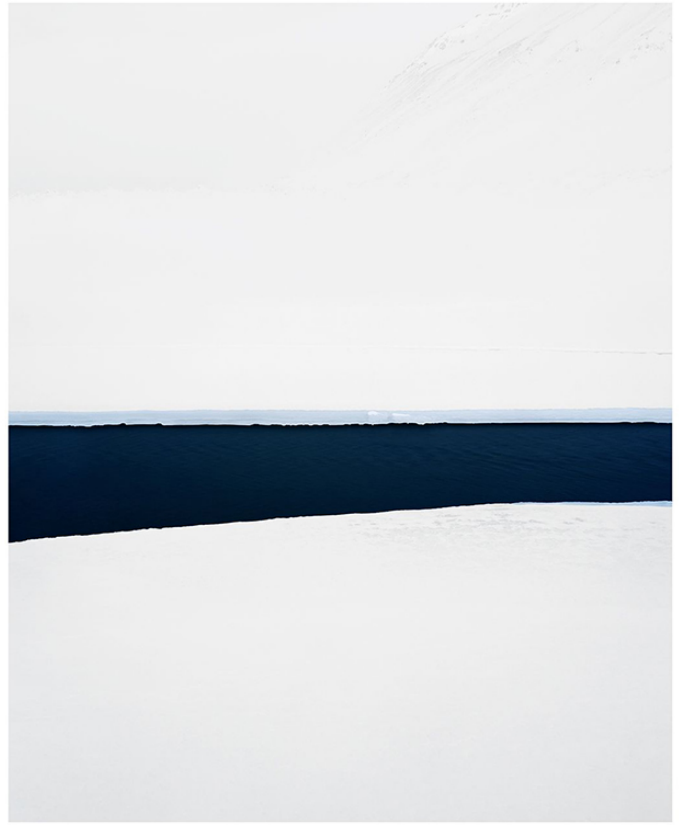

LANOUE GALLERY

Jonathan Smith, *Stream#1*
Chromogenic print, 30x48", 40x64", 70x112"