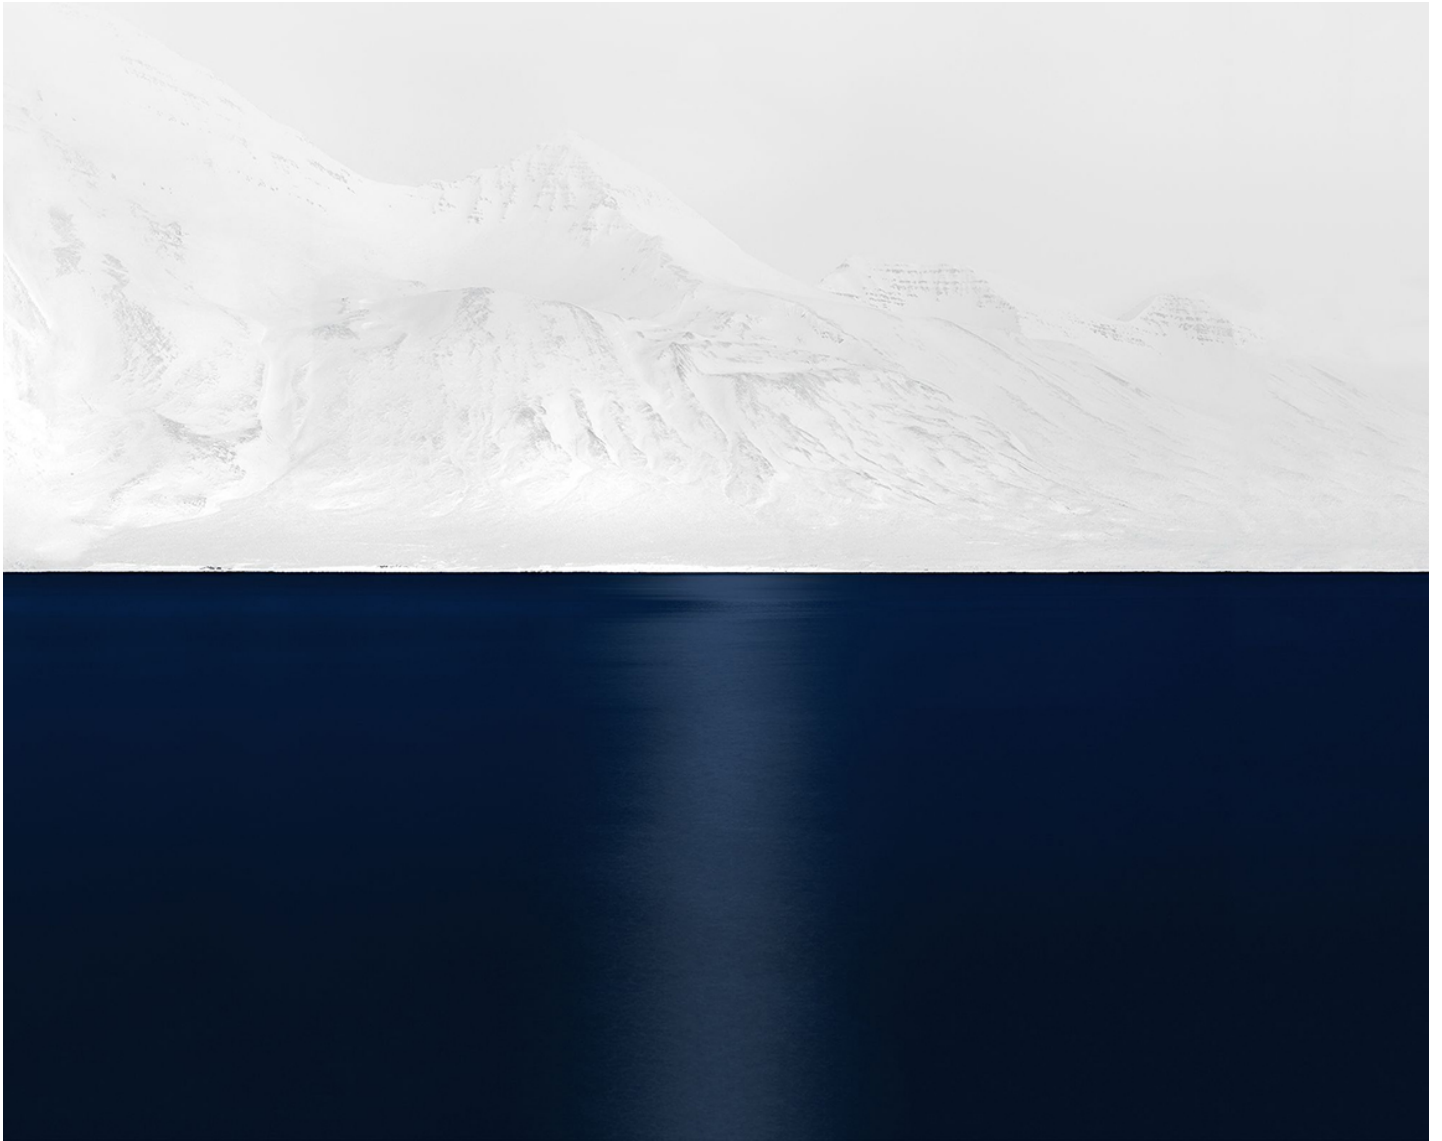

LANOUE GALLERY

Jonathan Smith, *Stream #41*
Chromogenic print, 30x37.5", 40x50", 56x70"