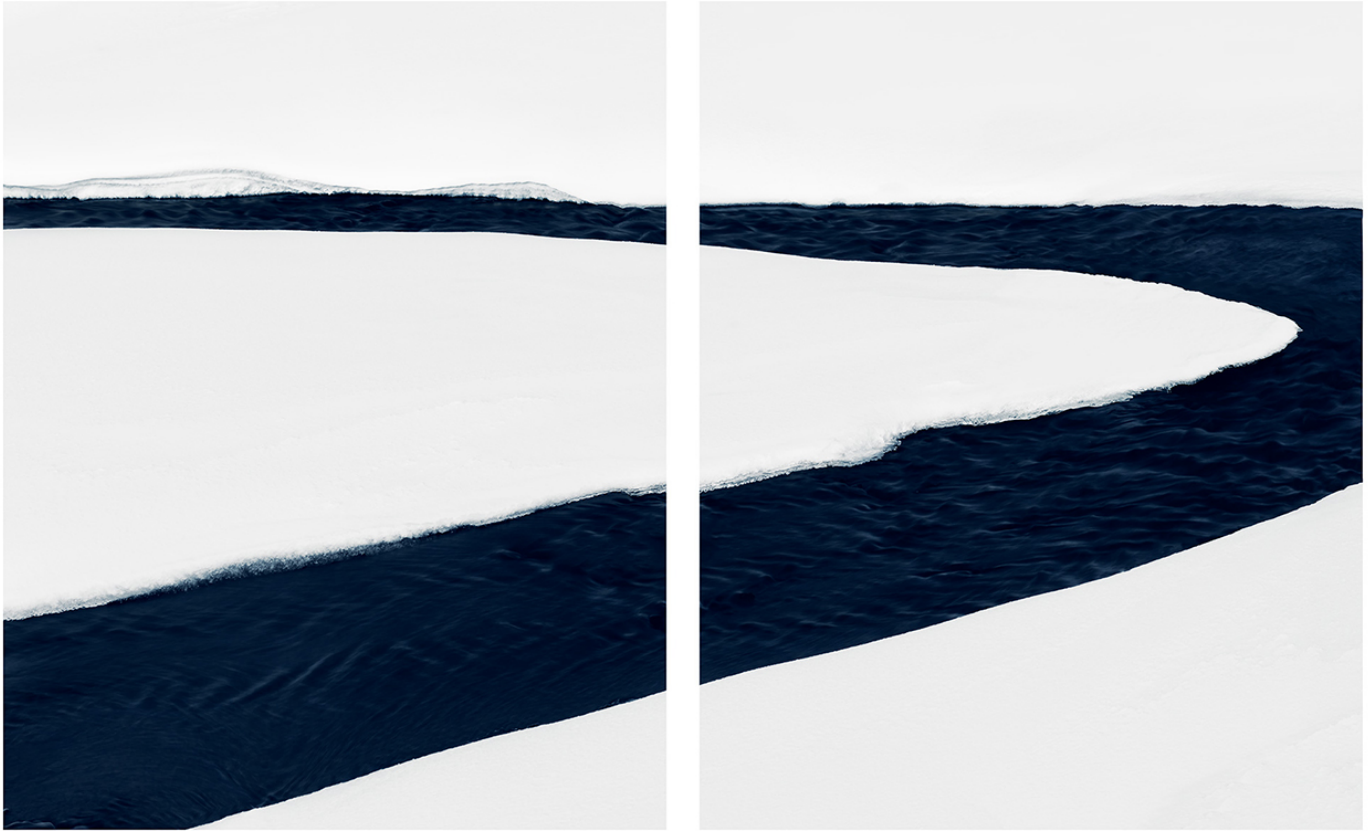

LANOUE GALLERY

Jonathan Smith, *Stream #47*
Chromogenic print, 30x48", 40x64", 50x80", 70x112"