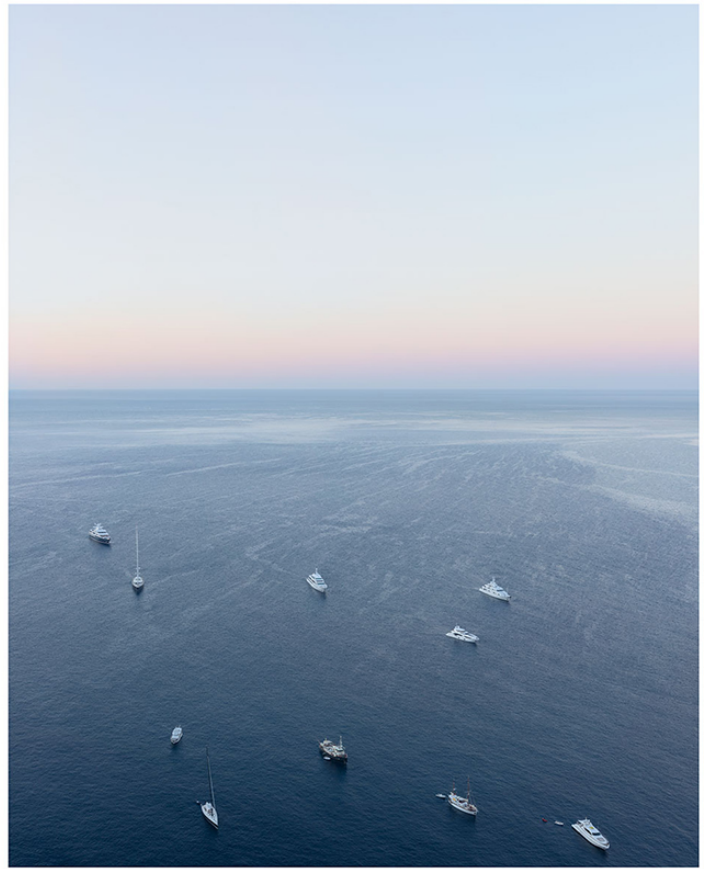

LANOUE GALLERY

Jonathan Smith, *Yachts-First Light (Capri)*
Chromogenic print, 40x64", 50x80", 70x114"