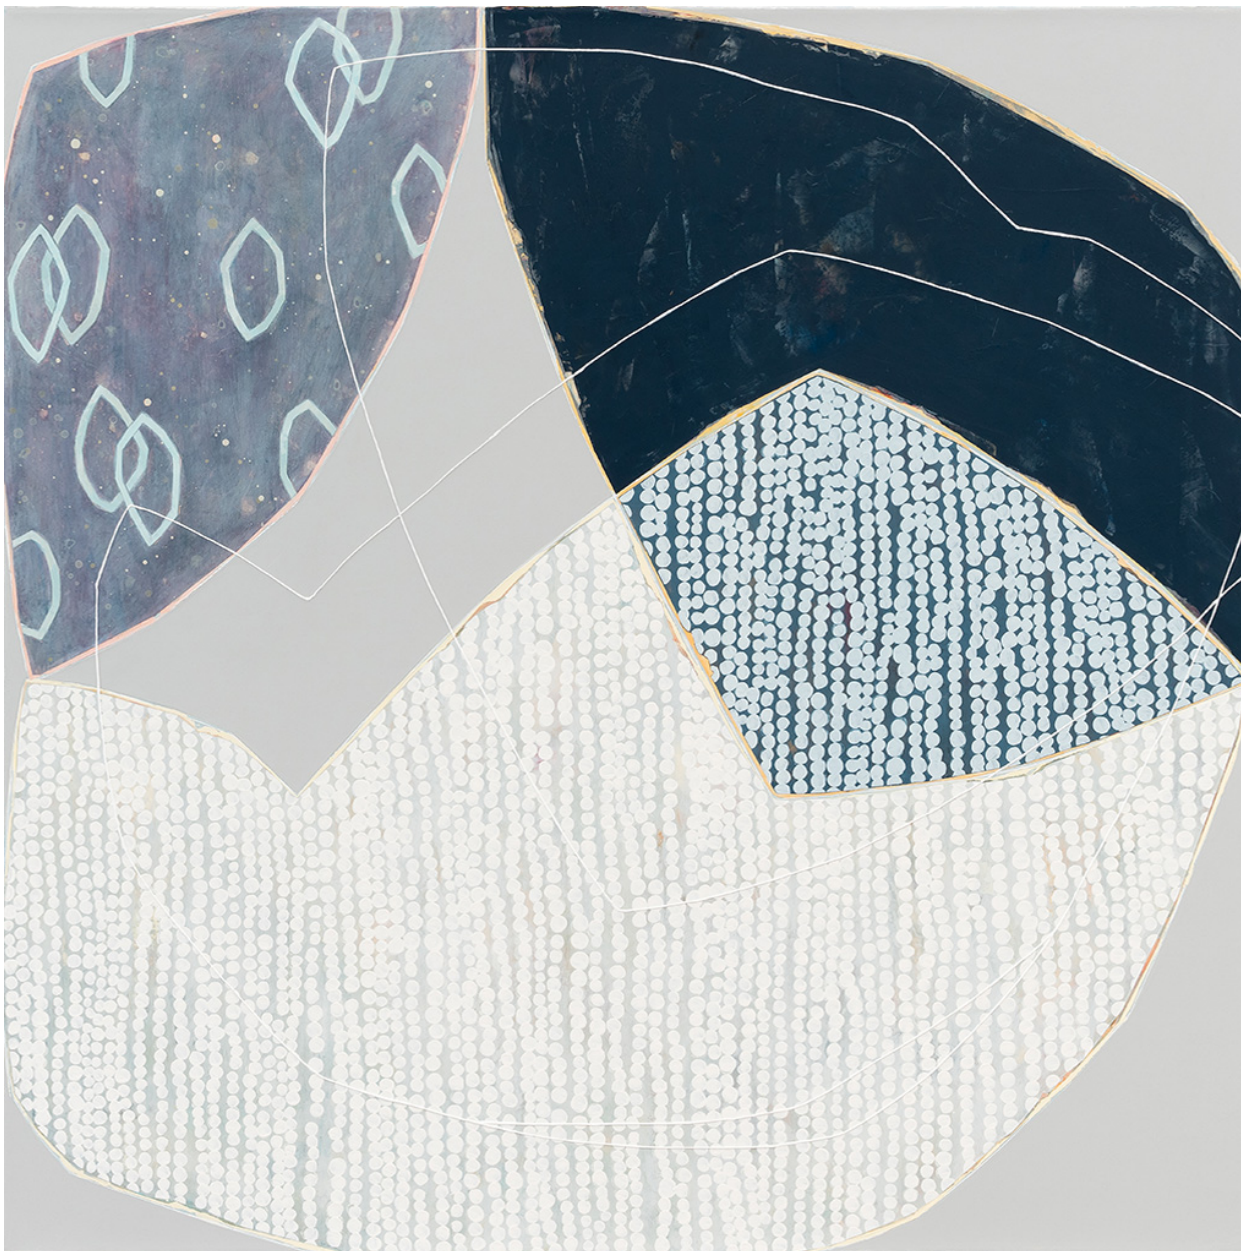

# LANOUE GALLERY

Karine Leger, *To the Waterfall*  
Acrylic & mixed media on canvas, 36 x 36 in.