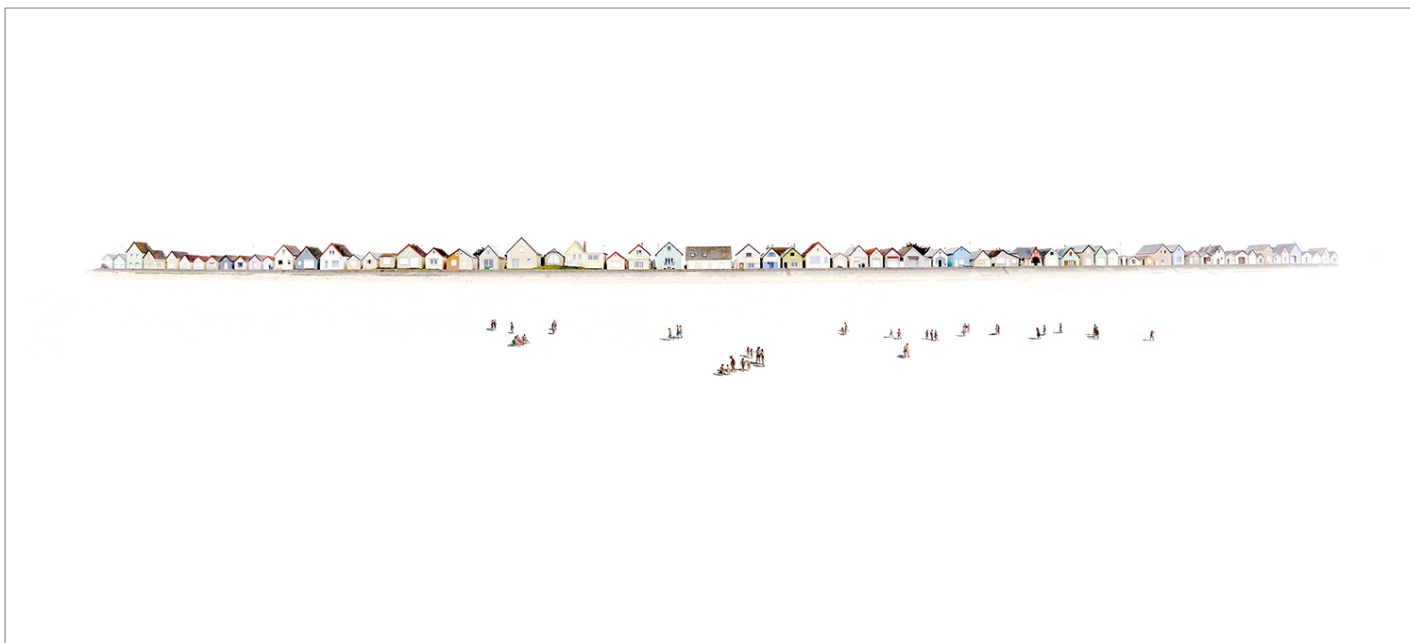

LANOUE GALLERY

Marc Harrold, *Beach 100*
Diasec mounted C-print, 26 x 57 in.