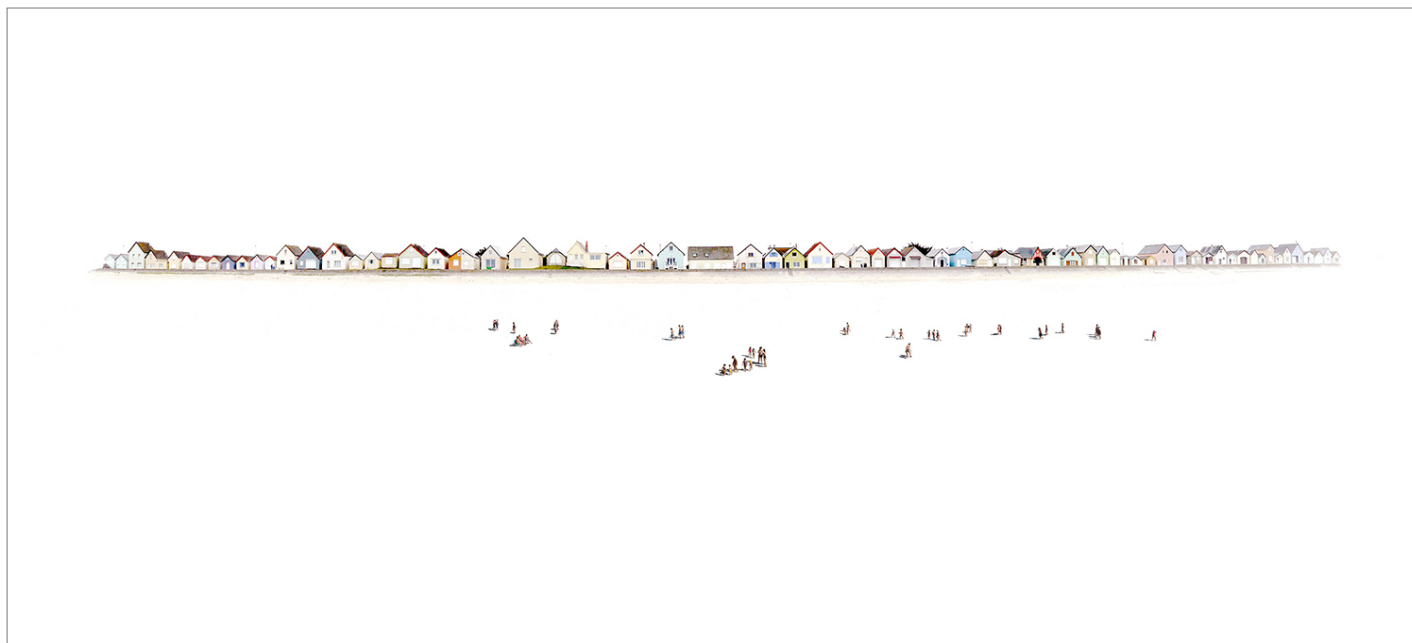

# LANOUE GALLERY

Marc Harrold, *Beach 100*  
Diasec mounted C-print, 26 x 57 in.