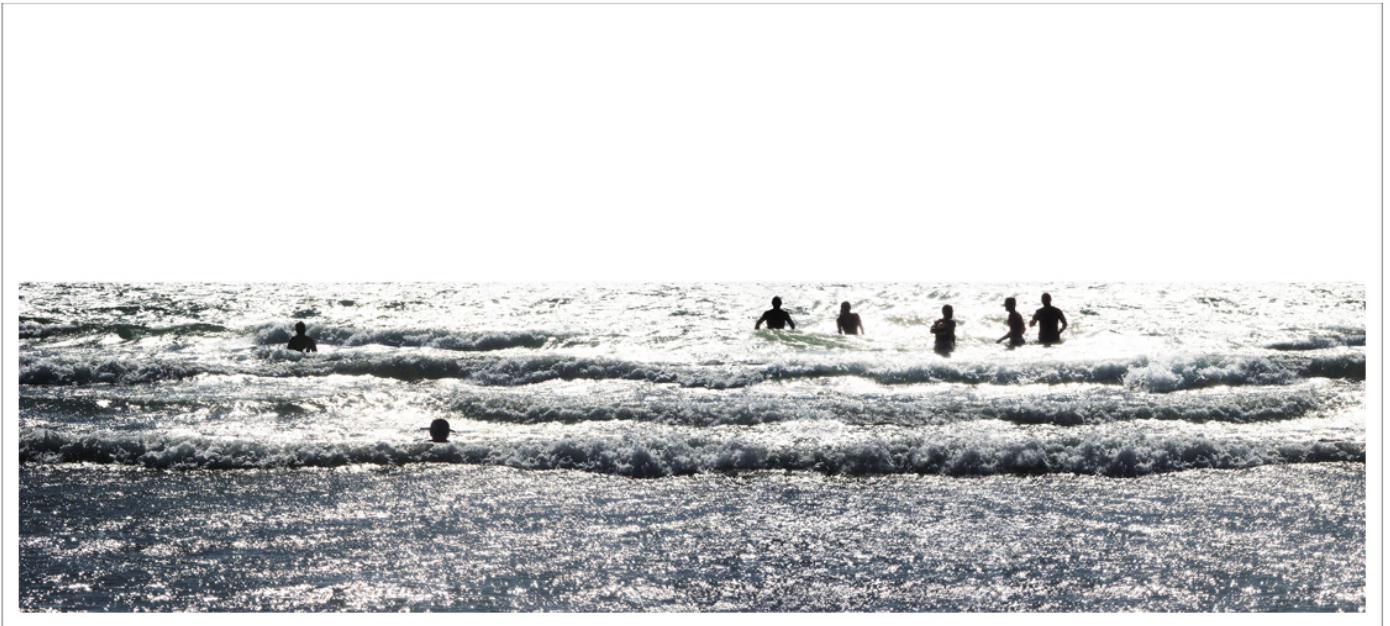

LANOUE GALLERY

Marc Harrold, *Beach 44*
Sublimchrome on aluminum, 26 x 57 in.