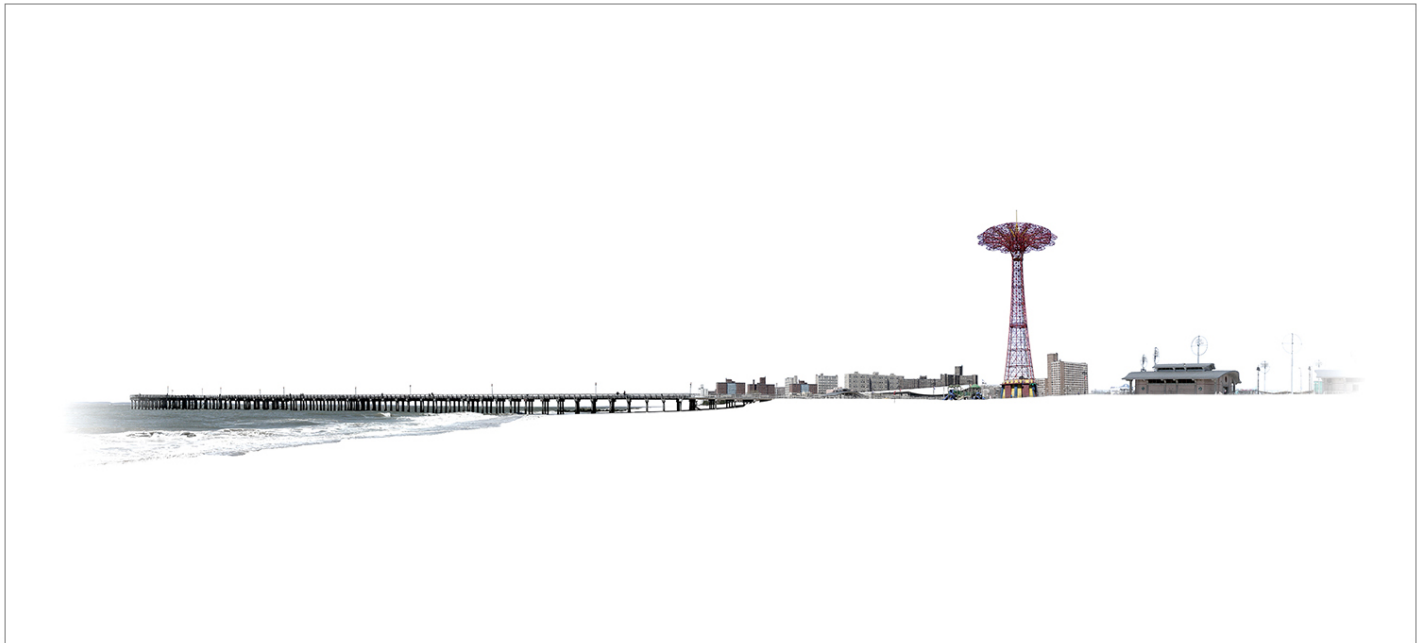

LANOUE GALLERY

Marc Harrold, *Coney Island*
Diasec mounted C-print, 26 x 57 in.