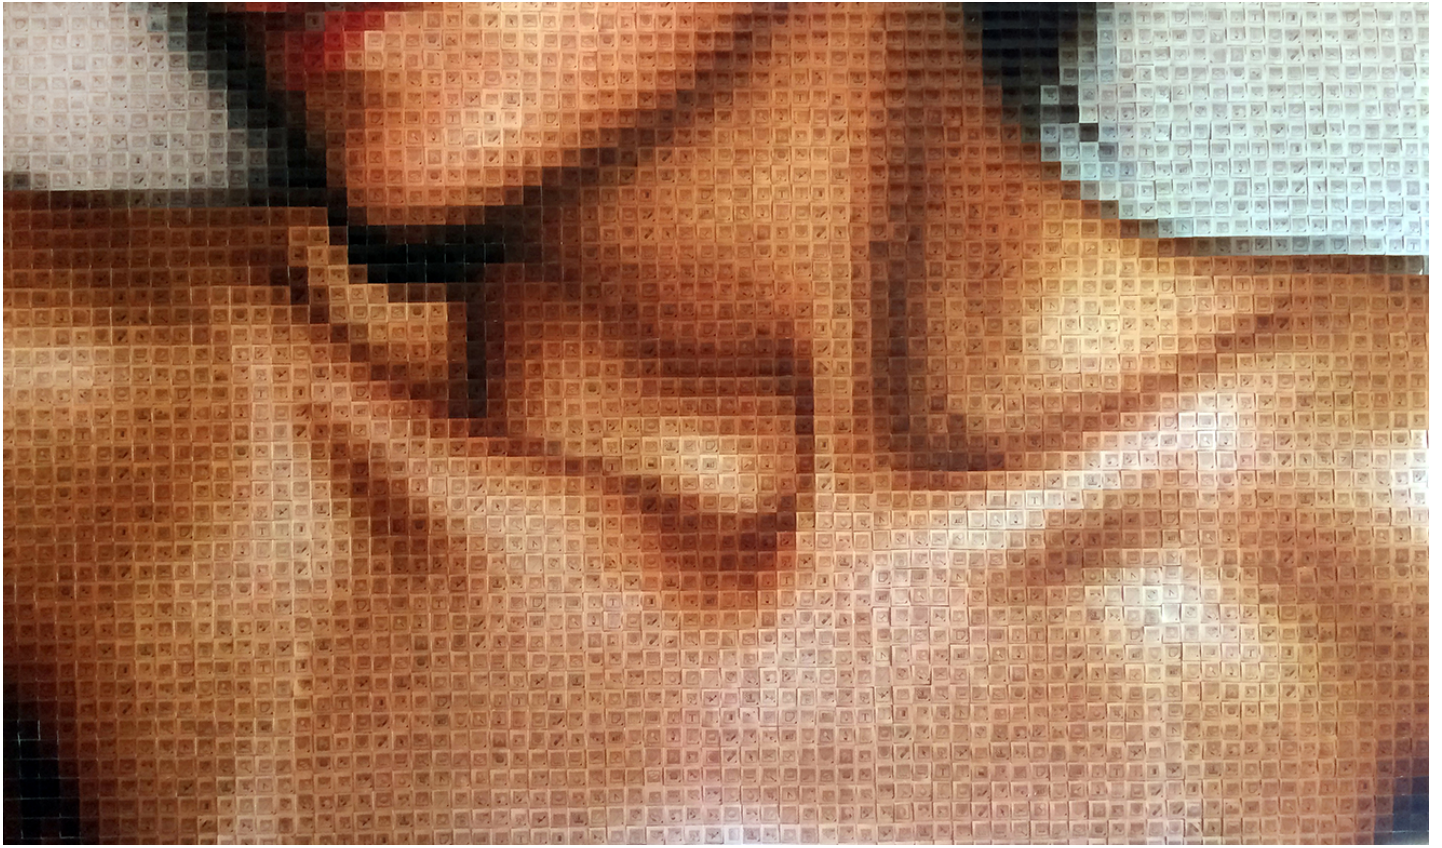

# LANOUE GALLERY

Pamela Stretton, *Flatten Layer*  
Digital inkjet fragments & foam on board, 36 x 59 in.