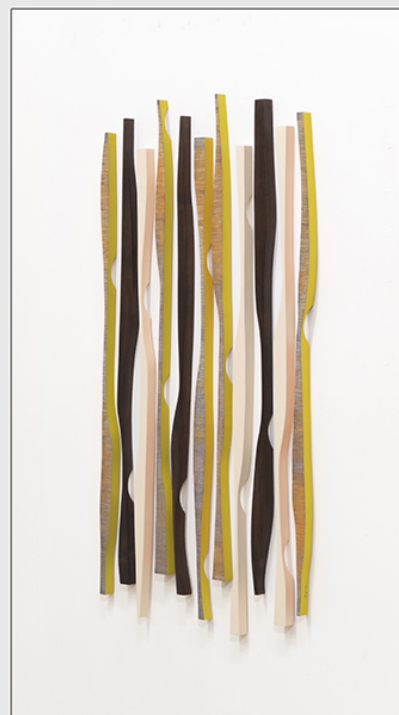

LANOUE GALLERY

Left side

Front

Right side

Pascal Pierme, *Grande Piccolo 2* (Sold)

Painted walnut, 40 x 21 in.