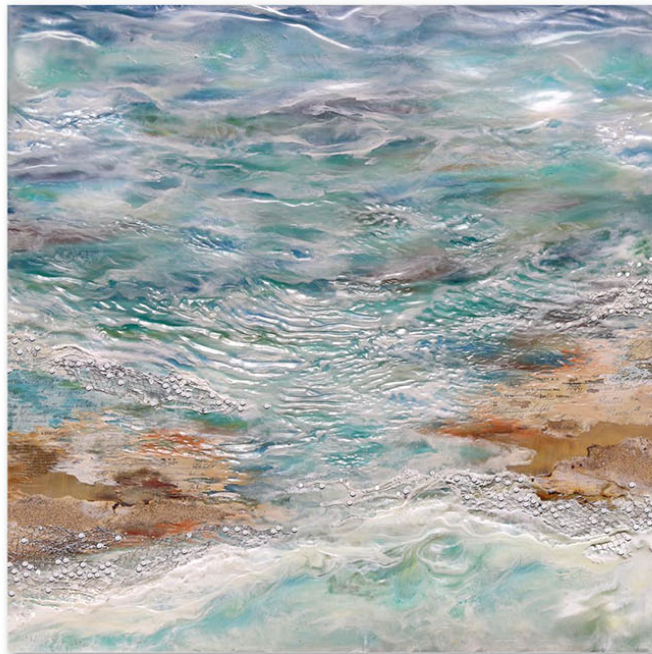

# LANOUE GALLERY

Robin Luciano Beaty, *Esperance No. 10*  
Encaustic & mixed media on panel, 30 x 62 in.