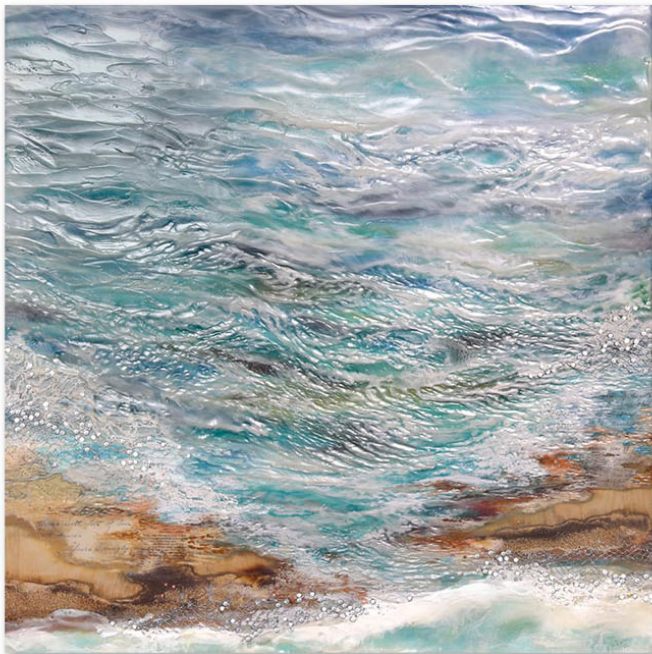

# LANOUE GALLERY

Robin Luciano Beaty, *Esperance No. 10*  
Encaustic & mixed media on panel, 30 x 62 in.