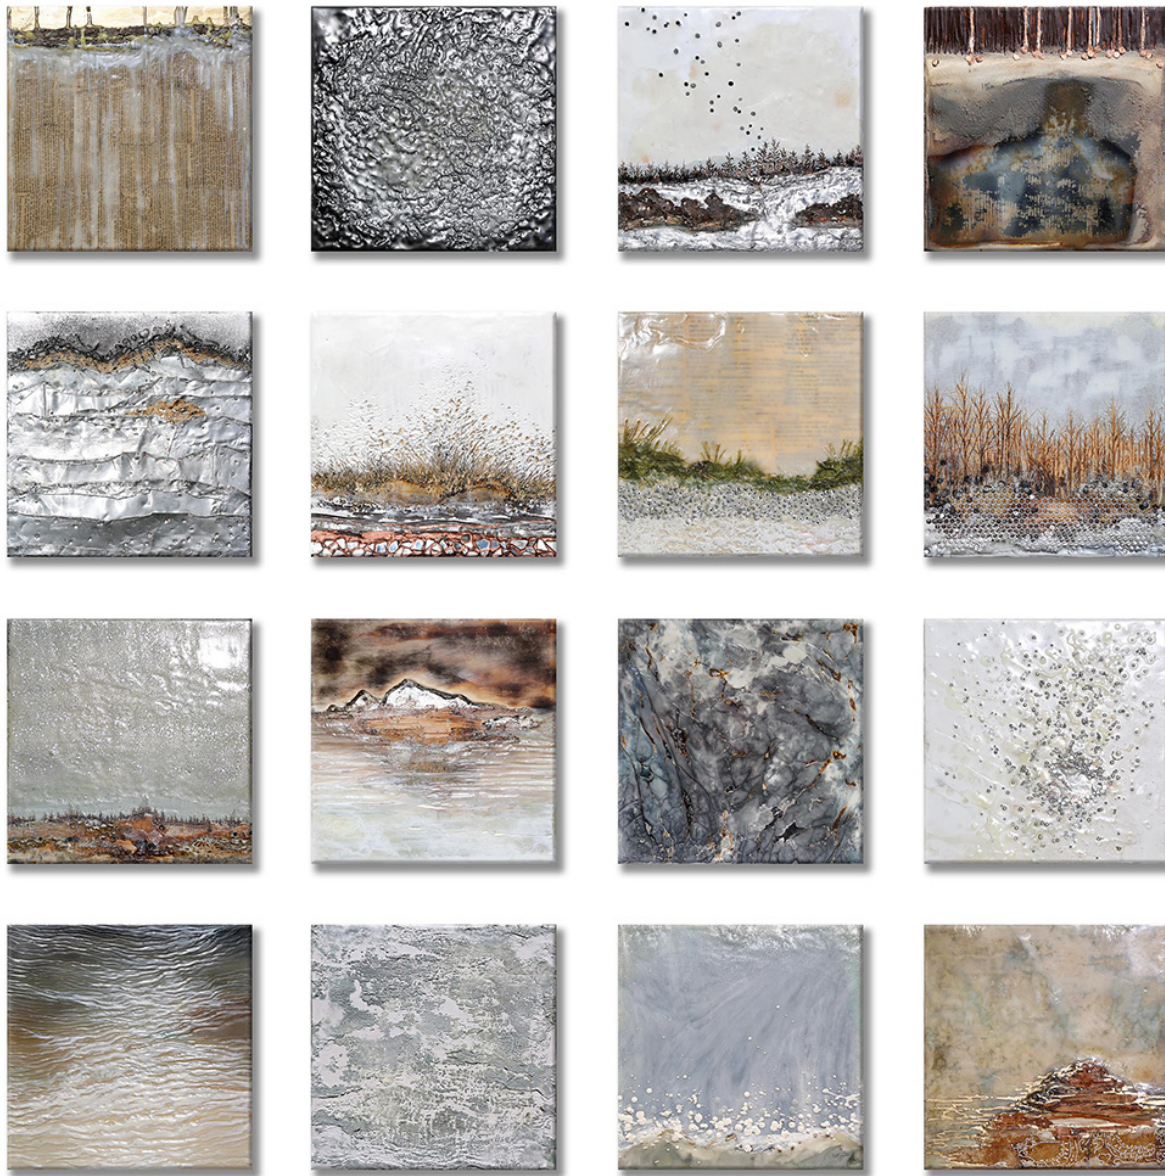

LANOUE GALLERY

Robin Luciano-Beaty, *Passage Series No. 2*
Encaustic & mixed media on panel, 54 x 54 in.