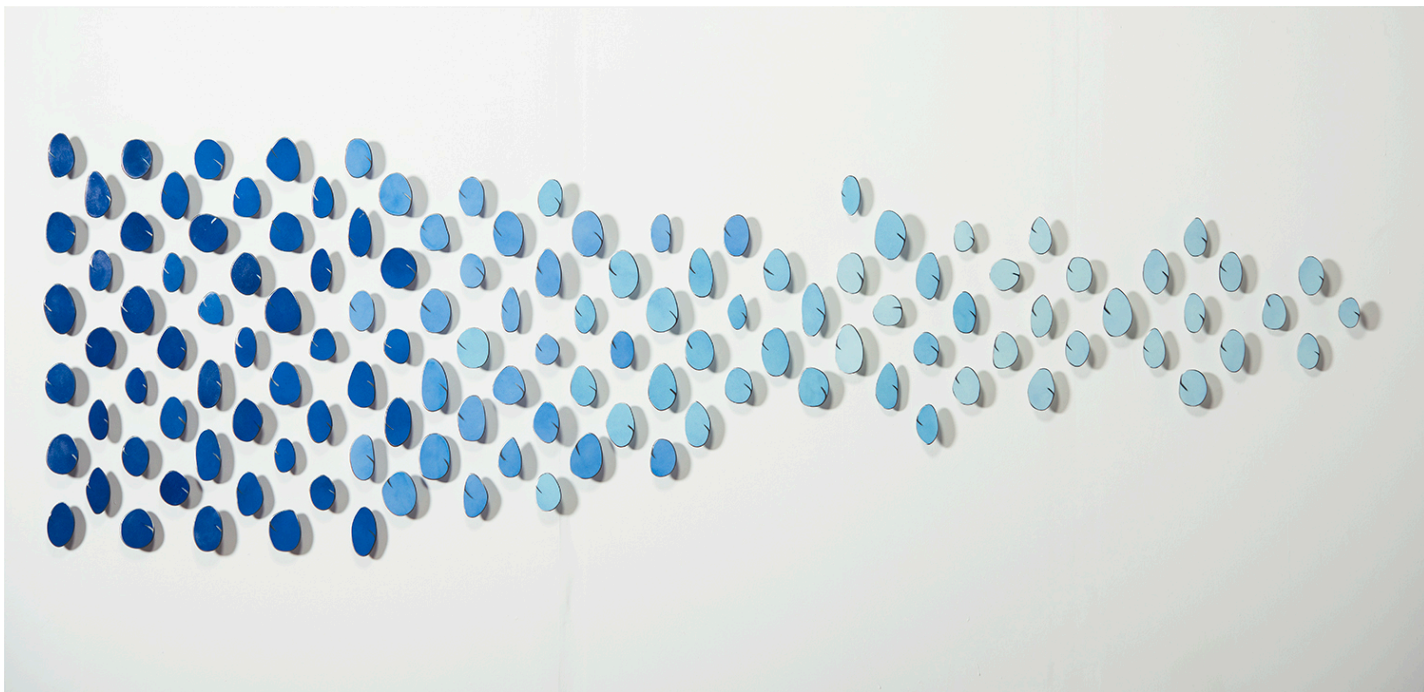

LANOUE GALLERY

Carolina Sardi, *Blue Installation* (SOLD)

Painted Steel, 39 x 122 x 2 in.