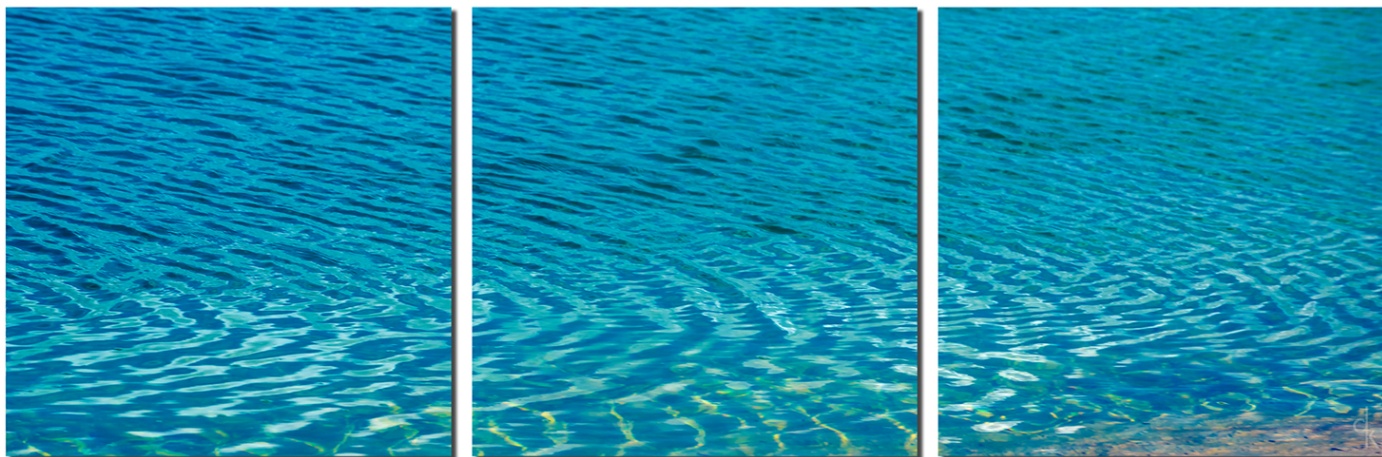

LANOUE GALLERY

Debby Krim, *Silent Current*
Photograph, 26 x 77 1/2 in