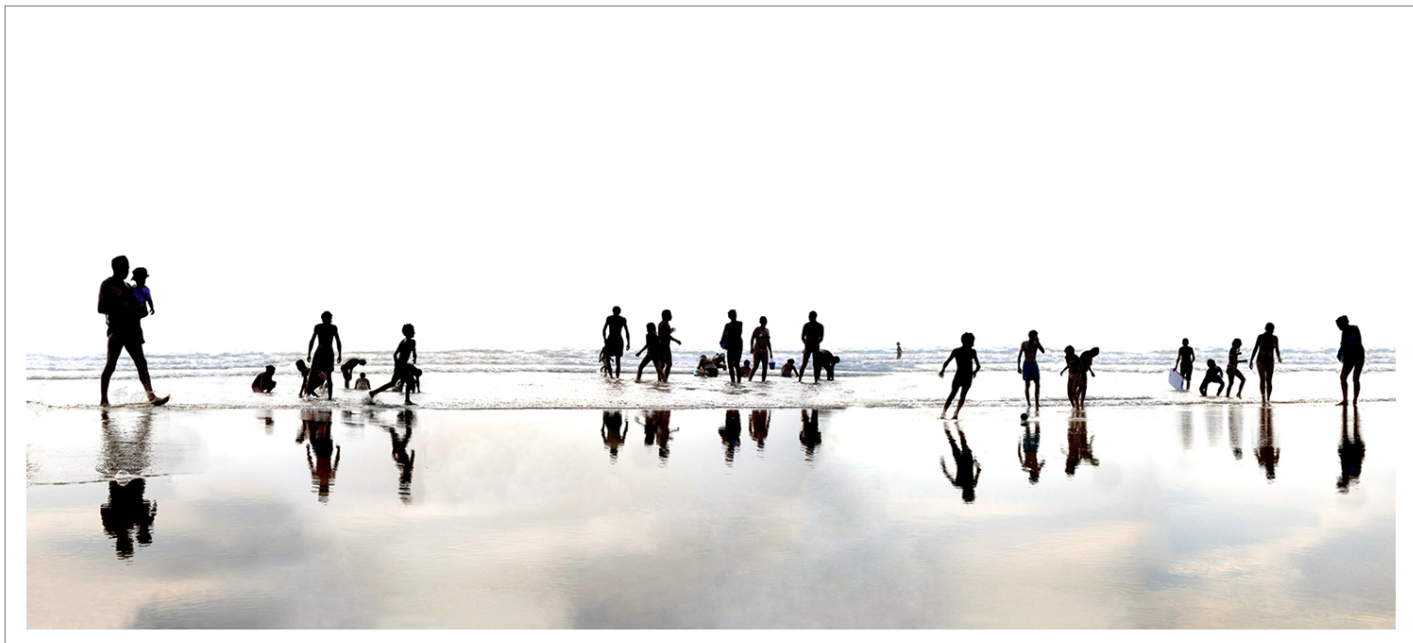

# LANOUE GALLERY

Marc Harrold, *Beach 6*  
Diasec mounted C-print, 25 x 56 in