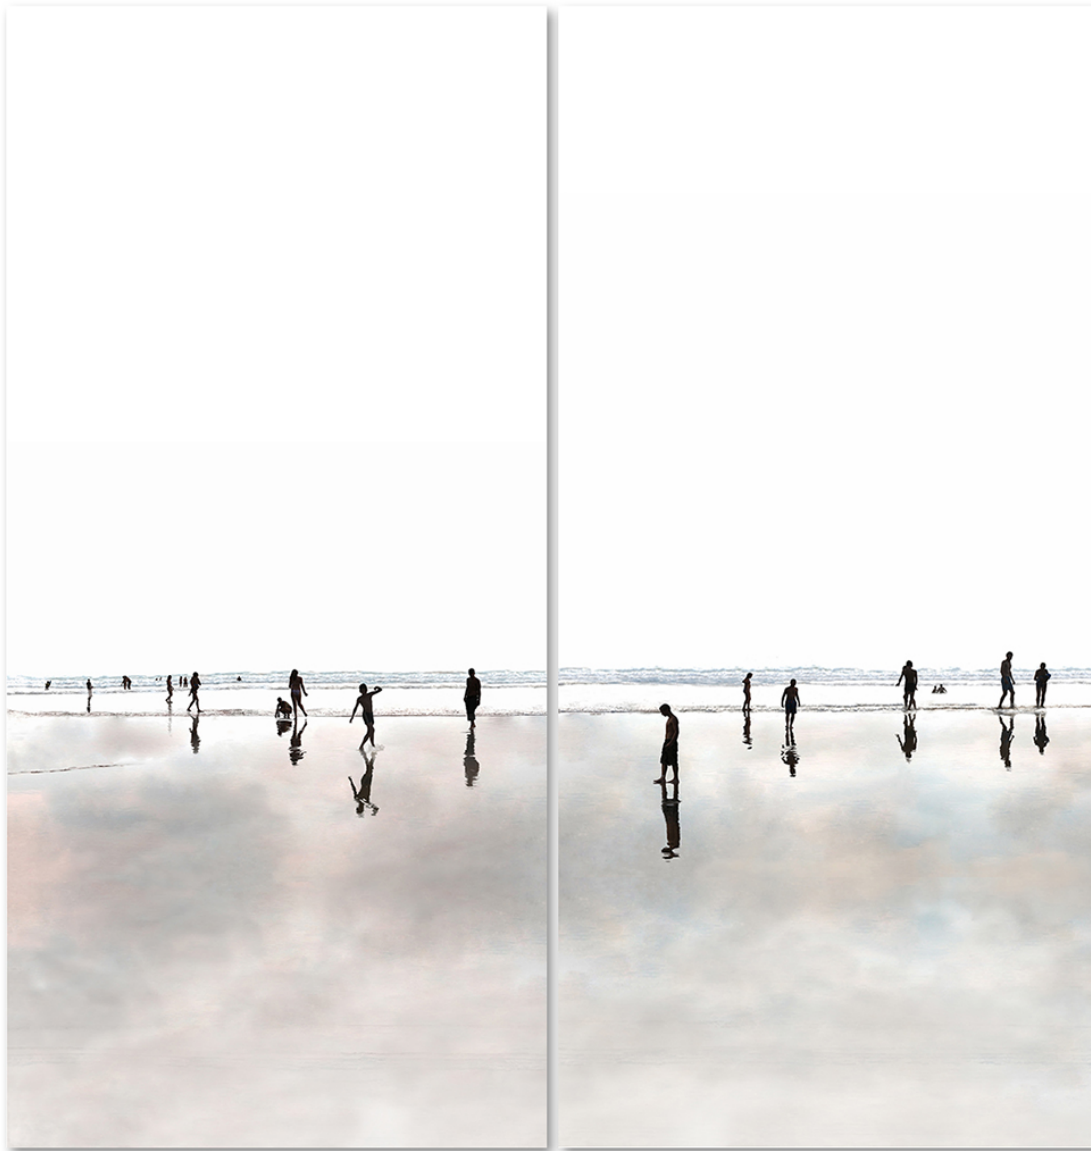

LANOUE GALLERY

Marc Harrold, *Beach 80 & 81*
Diasec mounted C-print, 69 x 58 in.