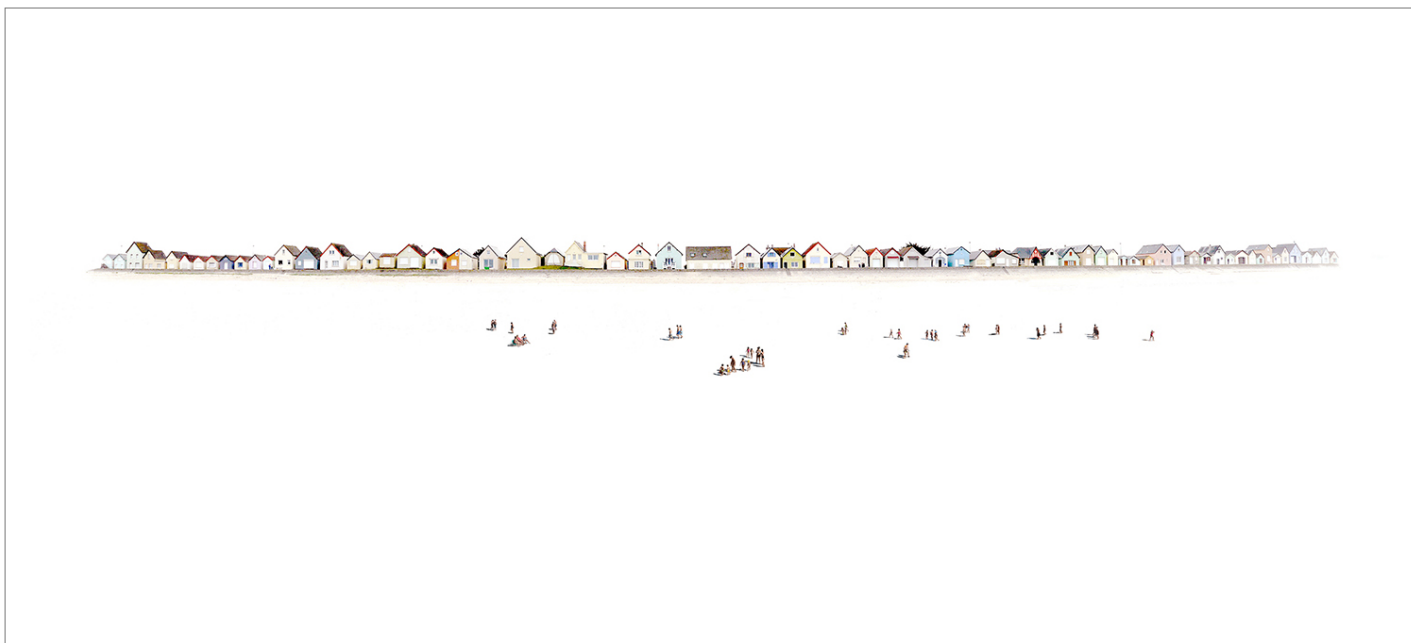

LANOUE GALLERY

Marc Harrold, *Beach 100*
Diasec mounted C-print, 26 x 57 in.