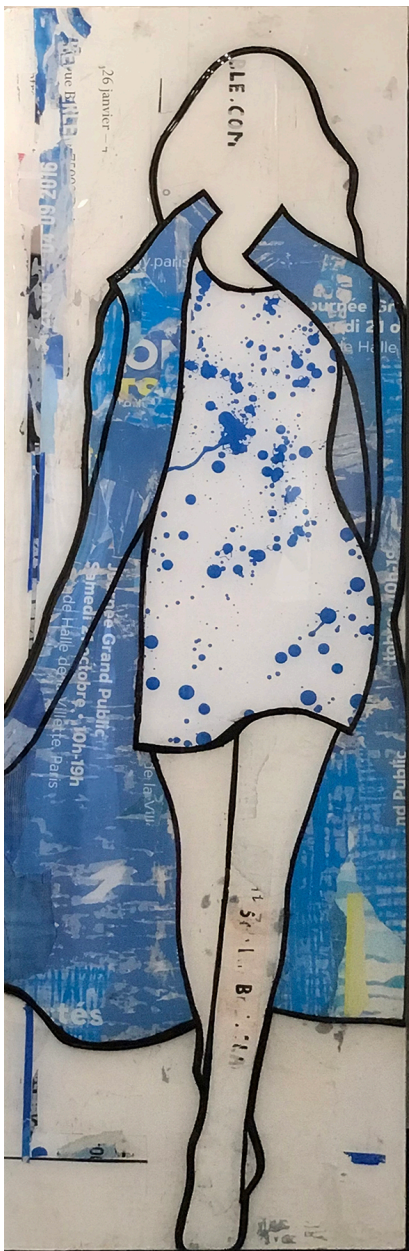

# LANOUE GALLERY

Jane Maxwell, *Small Blue Coat*  
Collage, wax & resin on panel, 47 x 15 x 4 in