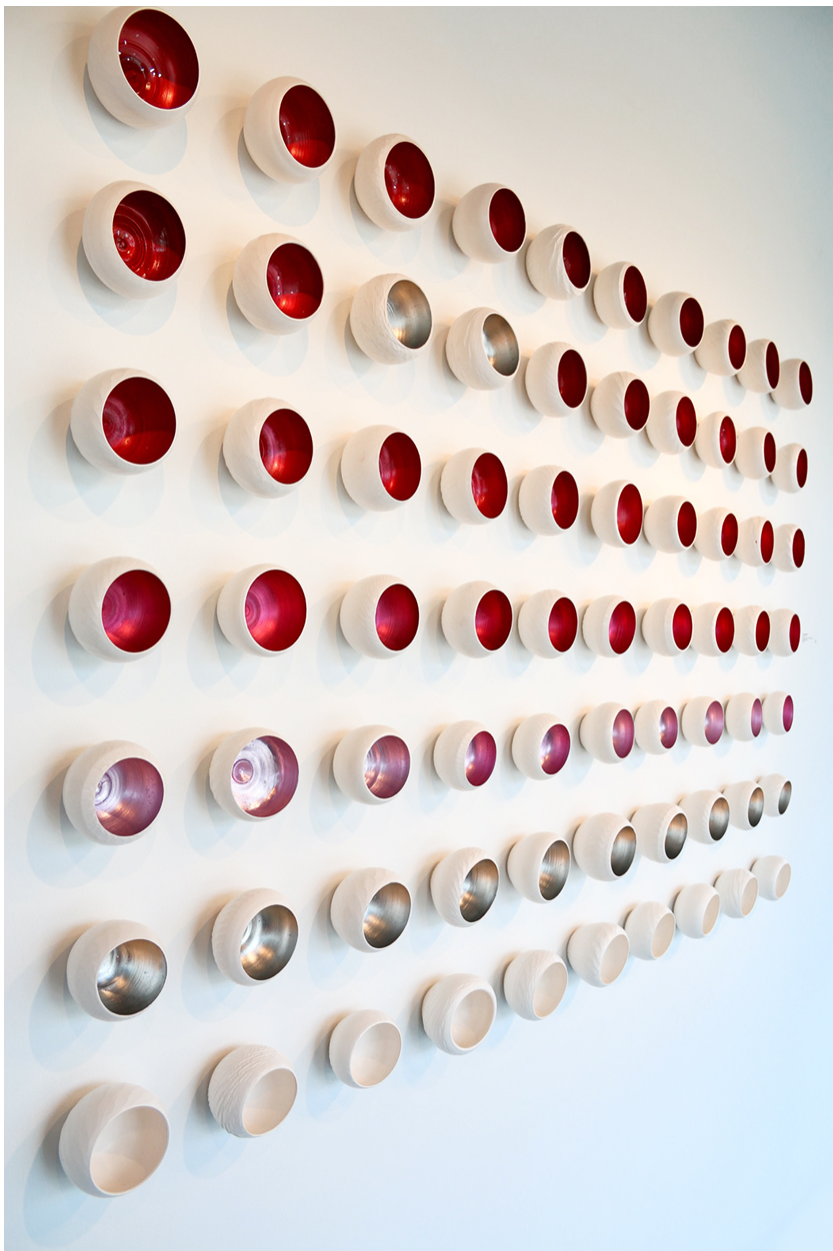

# LANOUE GALLERY

Lucrecia Waggoner, *Stardust*  
Porcelain and mixed media, Size variable