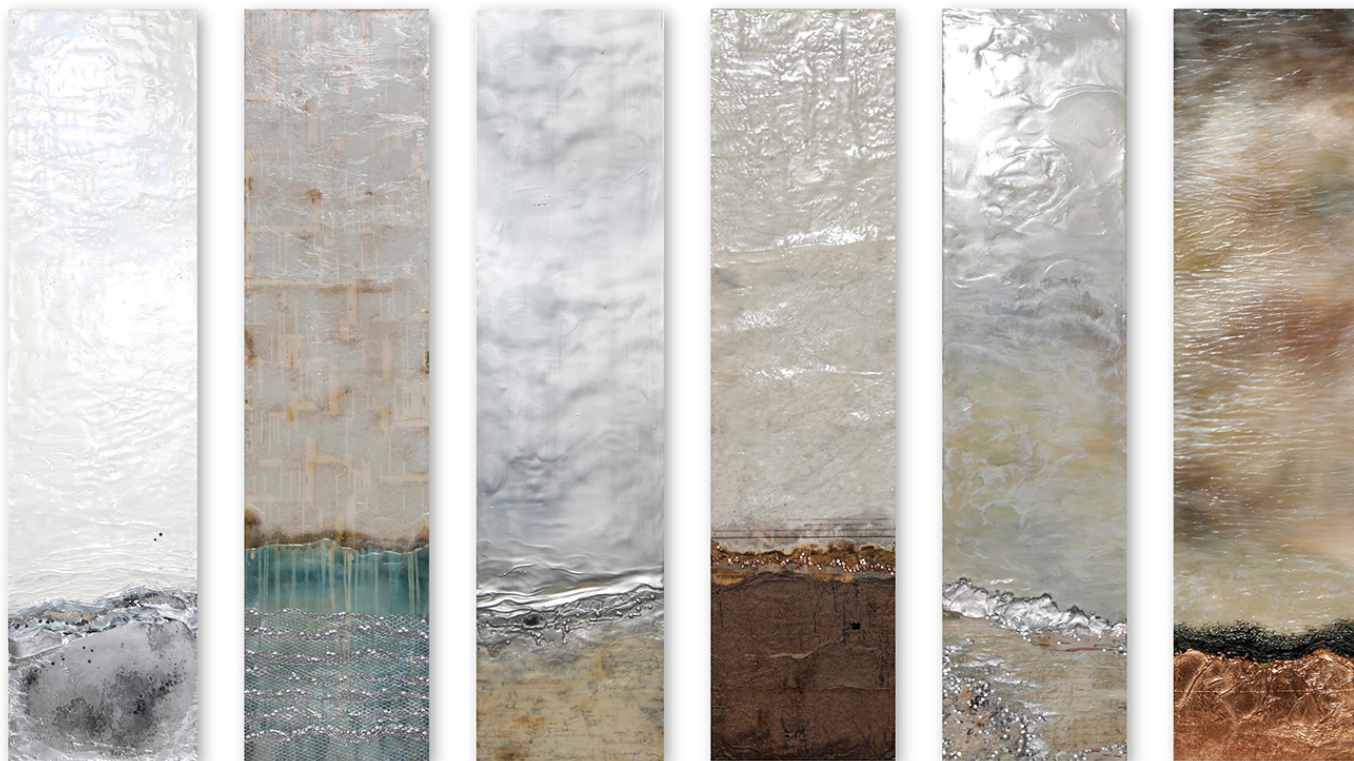

LANOUE GALLERY

Robin Luciano Beaty, *Elysium*
Encaustic & mixed media on panel, 48 x 84 inches