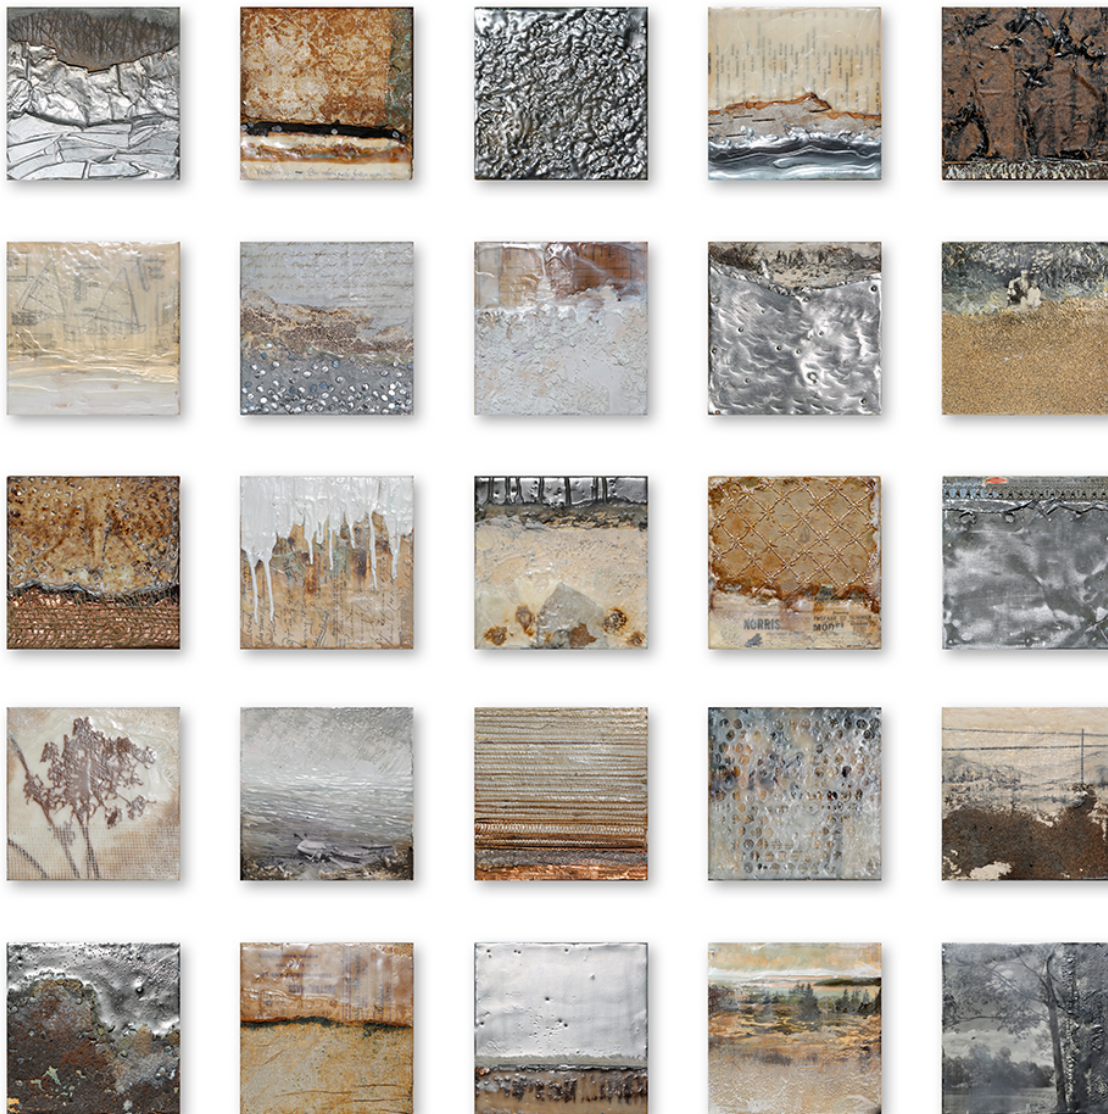

LANOUE GALLERY

Robin Luciano Beaty, *Periphery Series No. 2*
Encaustic & mixed media on panel, 39 x 39 inches