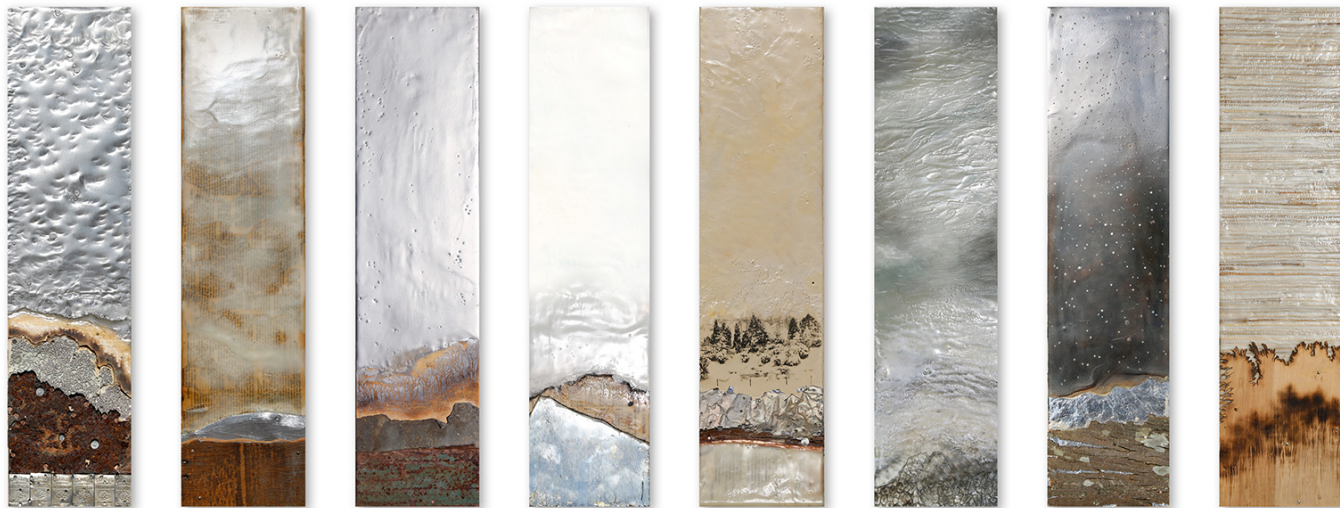

LANOUE GALLERY

Robin Luciano Beaty, *Pinnacle*
Encaustic & mixed media on panel, 24 x 62 inches