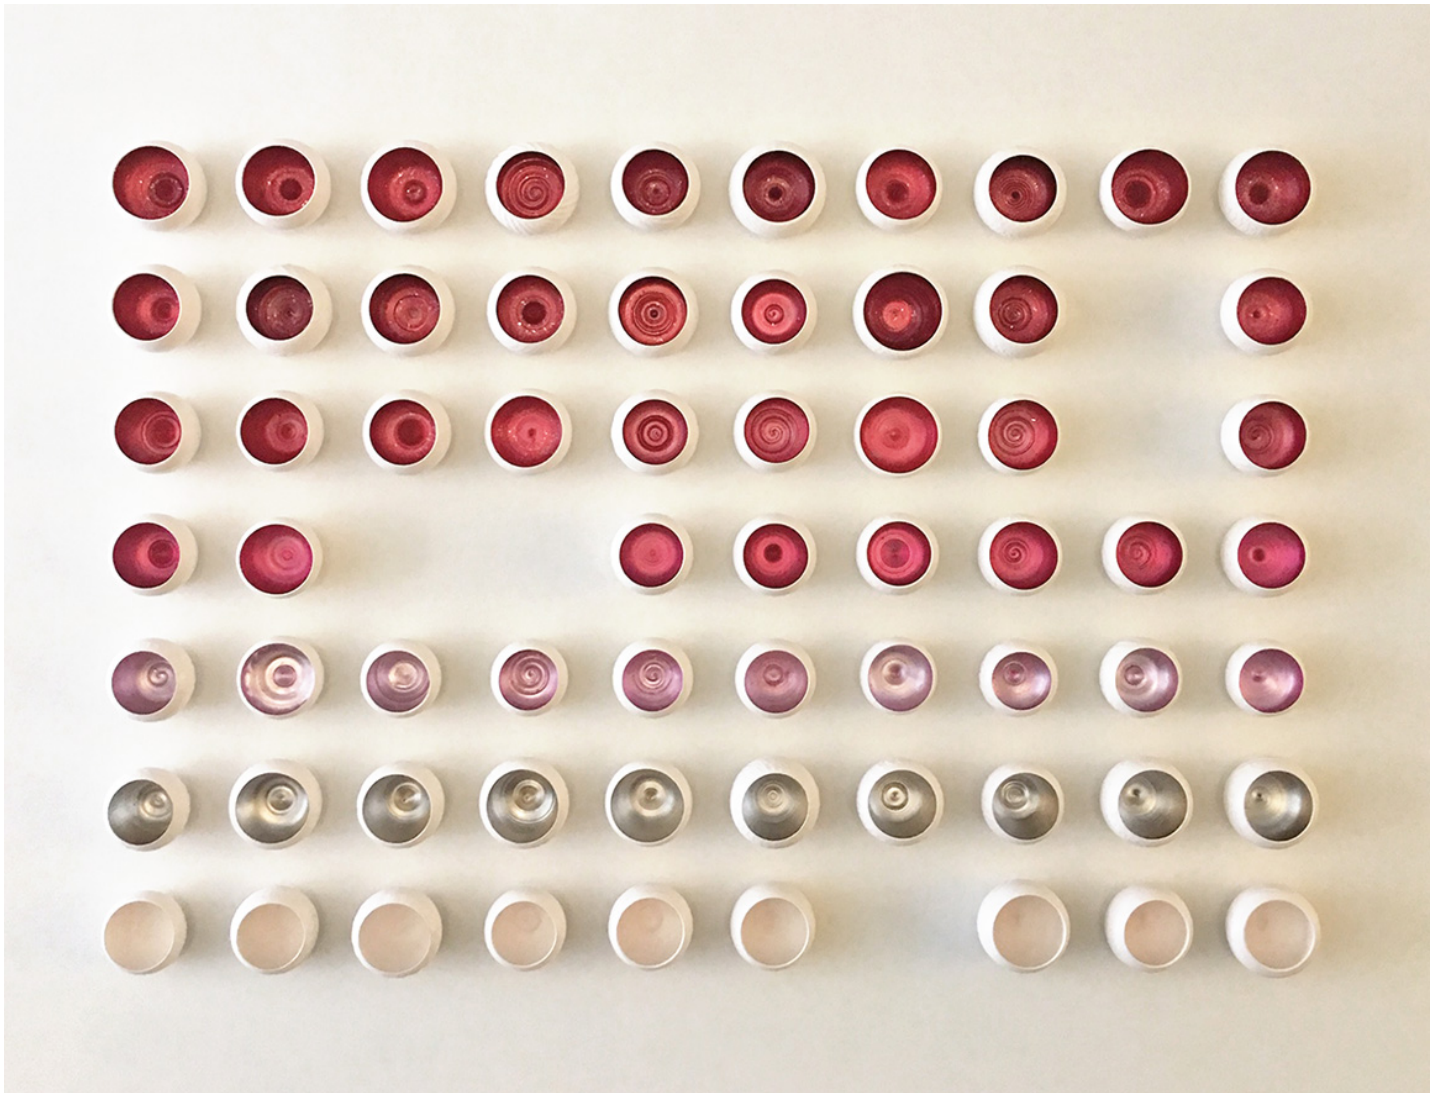

# LANOUE GALLERY

Lucrecia Waggoner, *Glow*  
Porcelain and mixed media, Size variable