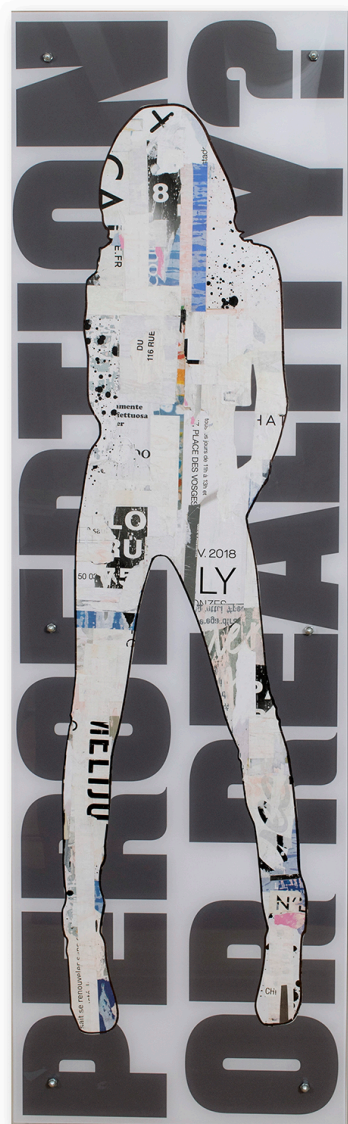

# LANOUE GALLERY

Jane Maxwell, *Perception or Reality*  
Collage, wax and plexi on panel, 77 x 24 in