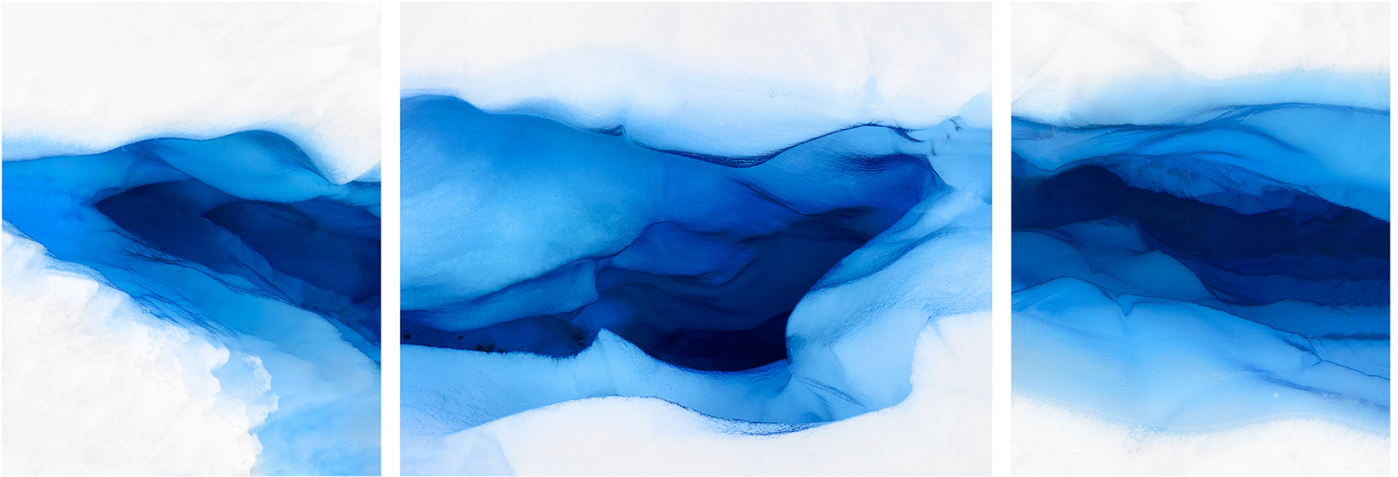

LANOUE GALLERY

Jonathan Smith, *Glacier Triptych*
Chromogenic print, 30x72", 40x97", 50x120", 70x168"