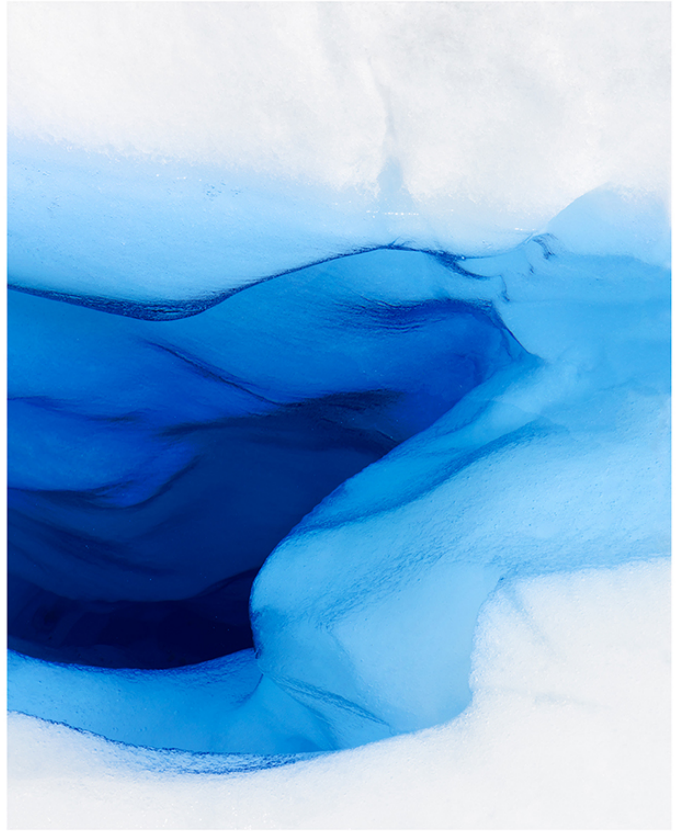

# LANOUE GALLERY

Jonathan Smith, *Glacier #22 (diptych)*  
Chromogenic print, 30x48", 40x64", 50x80", 70x112"