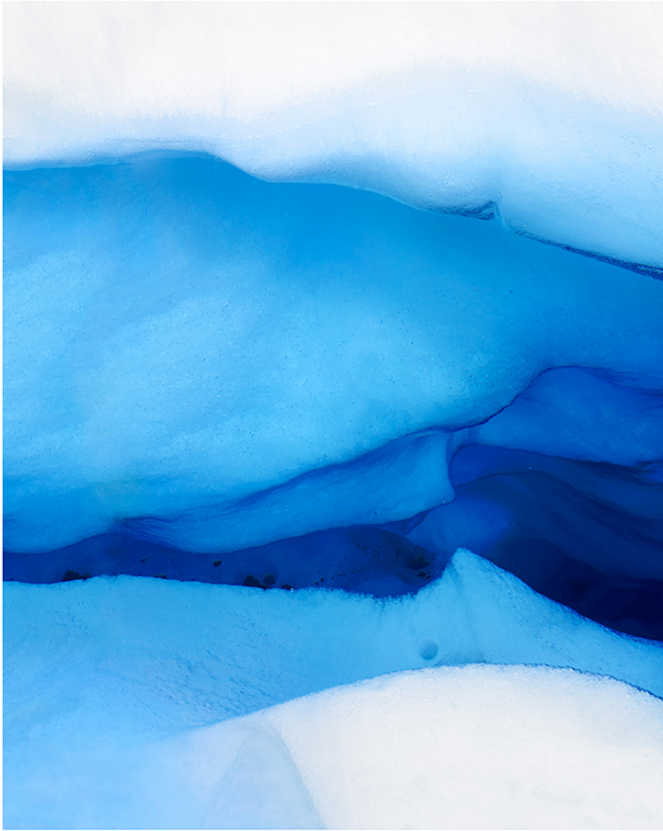

# LANOUE GALLERY

Jonathan Smith, *Glacier #22 (diptych)*  
Chromogenic print, 30x48", 40x64", 50x80", 70x112"