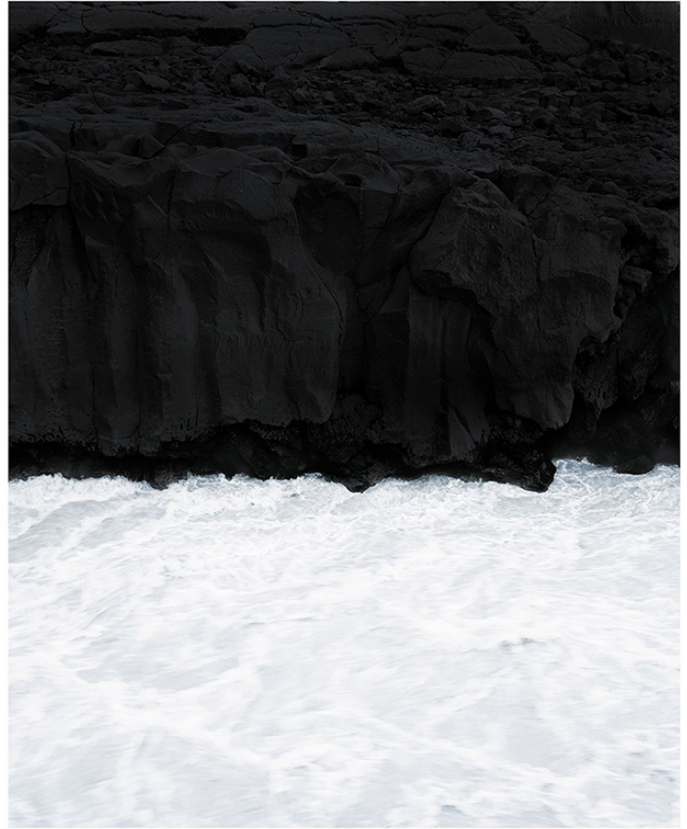

LANOUE GALLERY

Jonathan Smith, *River #12 (diptych)*
Chromogenic print, 30x48", 40x64", 50x80"