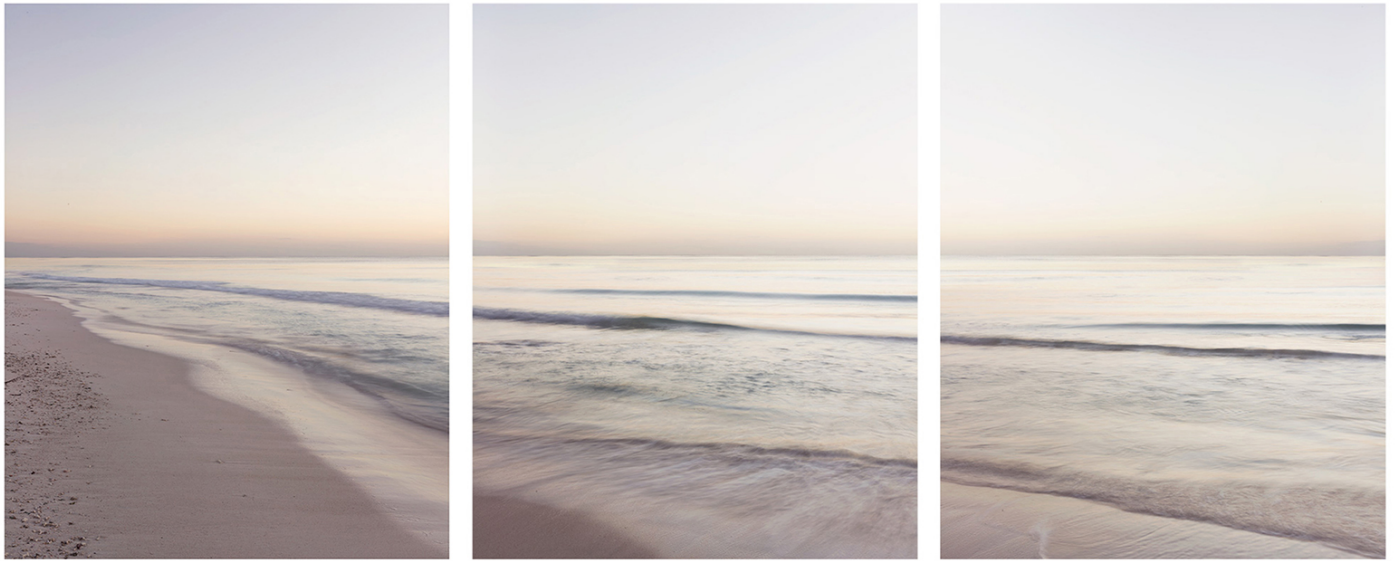

LANOUE GALLERY

Jonathan Smith, *Ocean at Dusk (triptych)*
Chromogenic print, 40x97", 50x120"