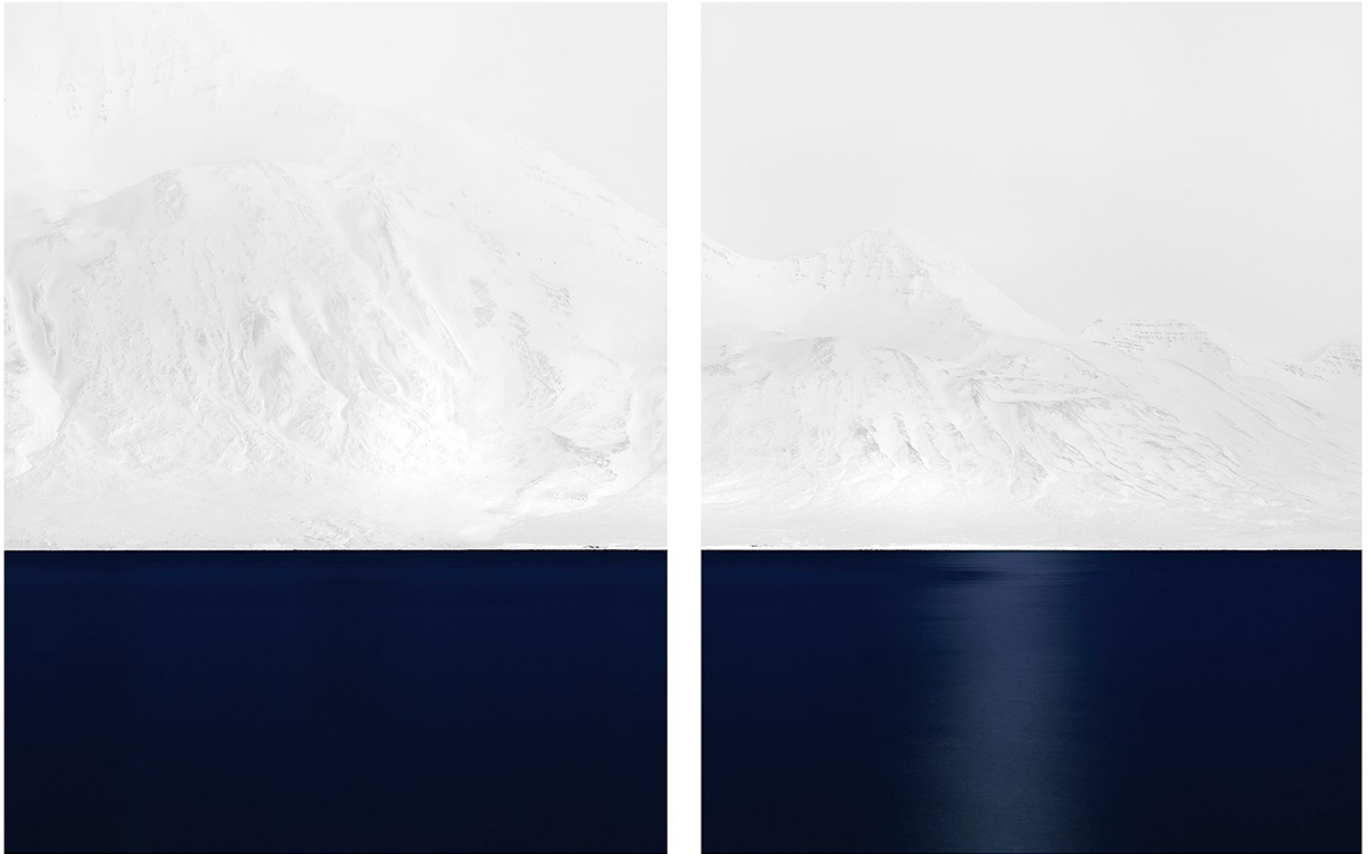

LANOUE GALLERY

Jonathan Smith, *Stream #39 (diptych)*
Chromogenic print, 30x48", 40x64", 50x80", 70x112"