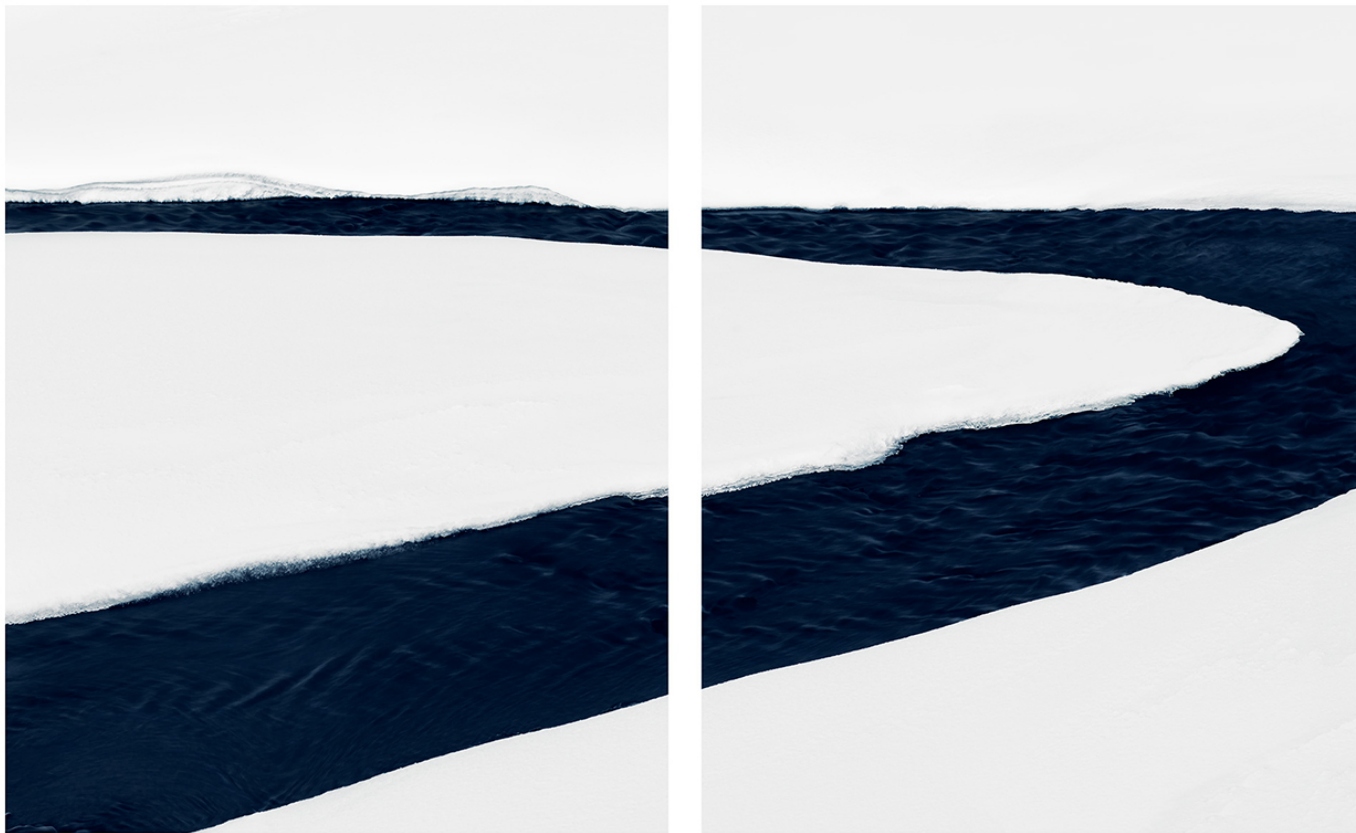

LANOUE GALLERY

Jonathan Smith, *Stream #47*
Chromogenic print, 30x48", 40x64", 50x80", 70x112"