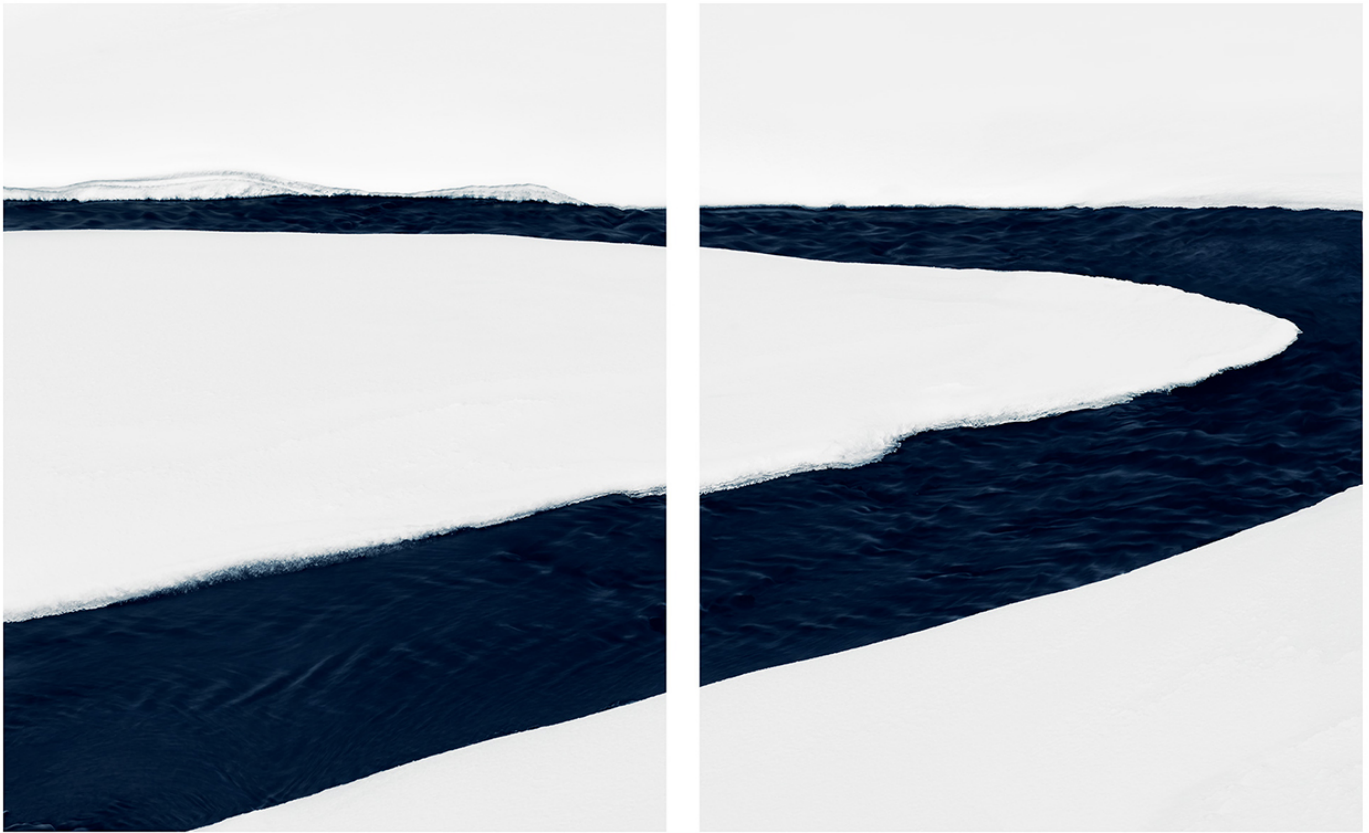

LANOUE GALLERY

Jonathan Smith, *Stream #47*
Chromogenic print, 30x48", 40x64", 50x80", 70x112"