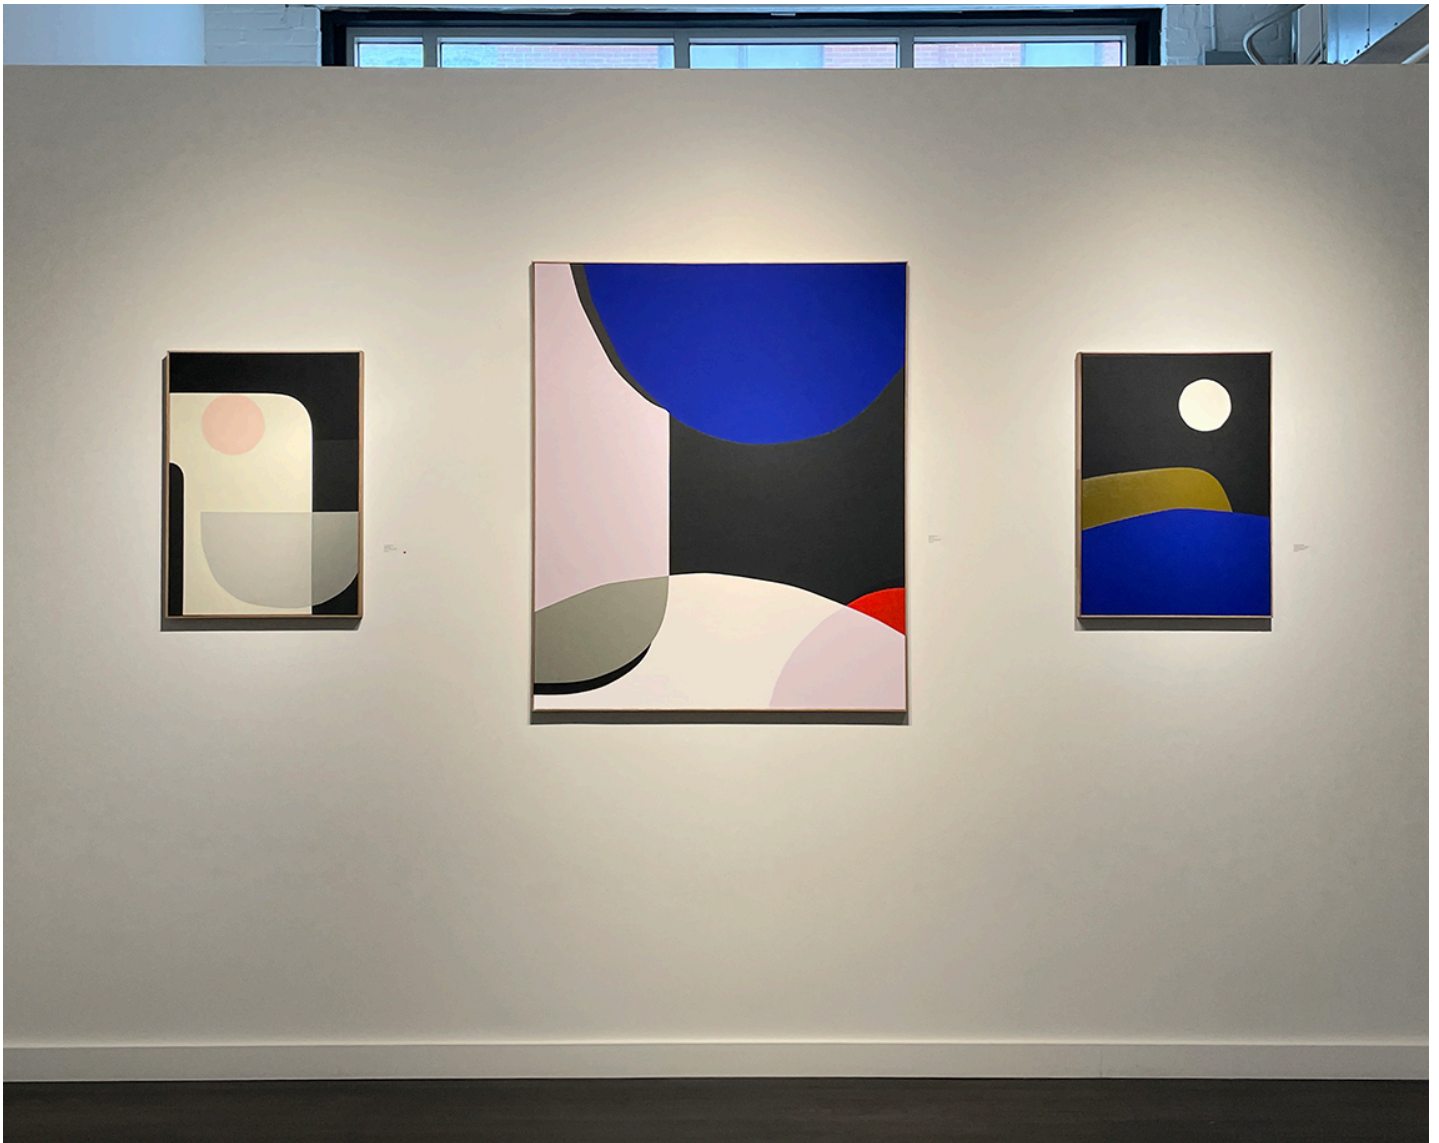

# LANOUE GALLERY

Francois Bonnel, *Easy Life*  
Mixed media on canvas, 47 x 39 in.