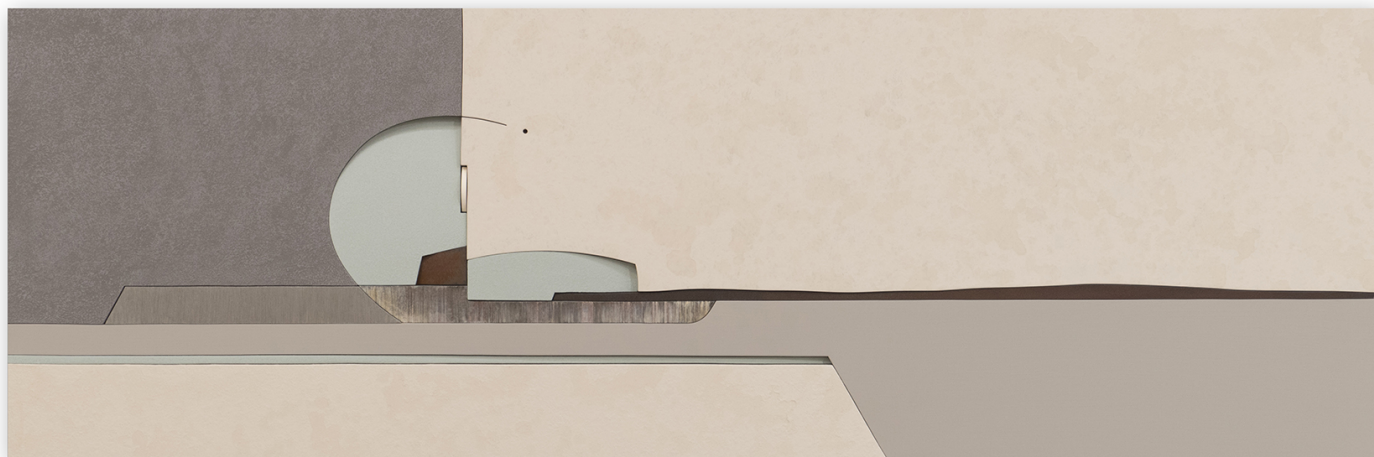

LANOUE GALLERY

Pascal Pierme, *Landscape Verve 15* (Sold)
Mixed media, 24 x 60 in.