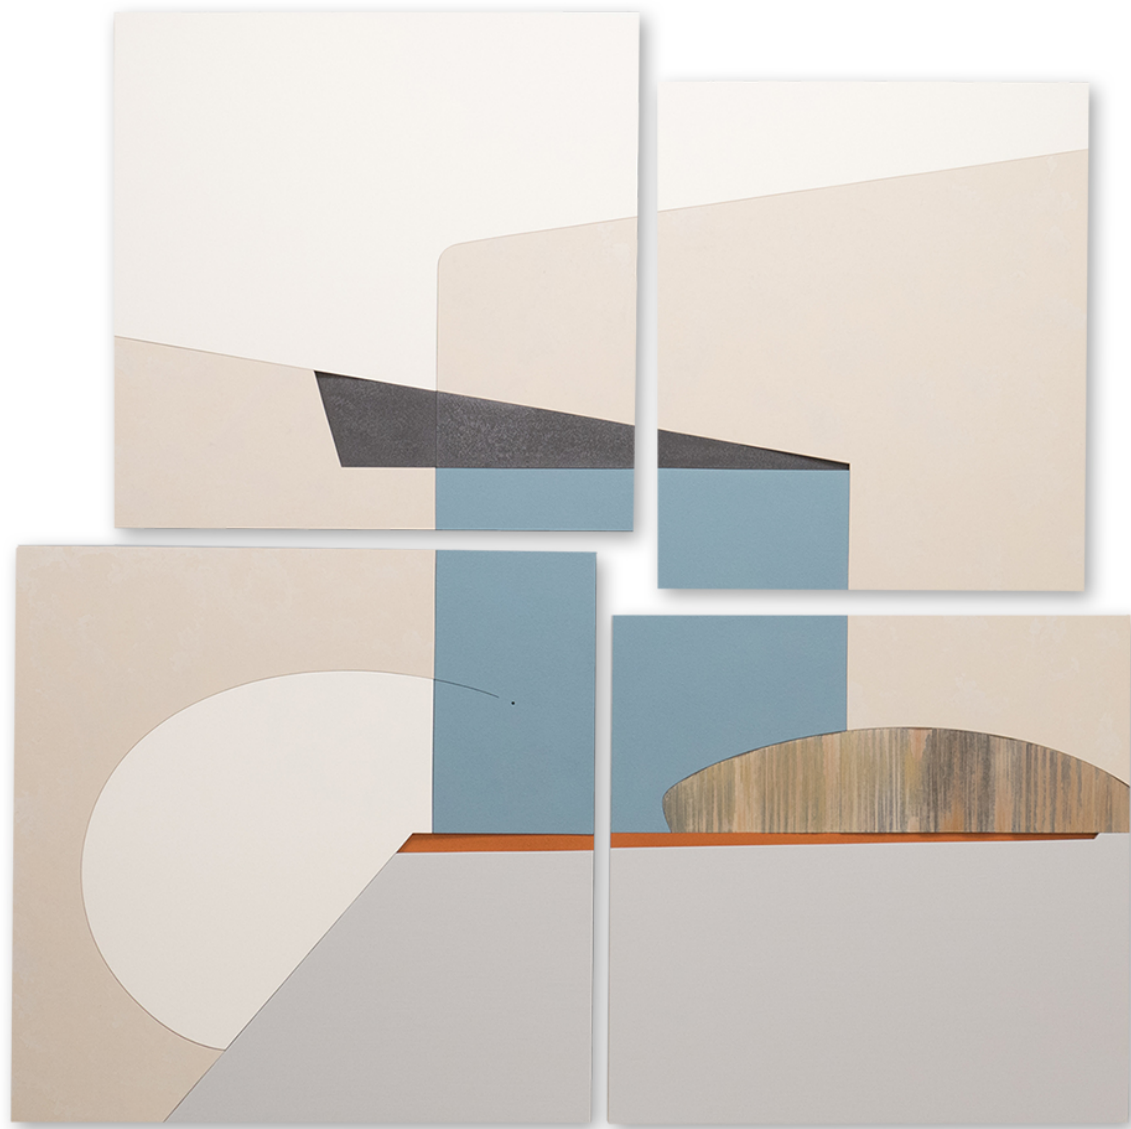

LANOUE GALLERY

Pascal Pierme, *Hyle on Me 2*
Mixed media, 77 x 77 in.