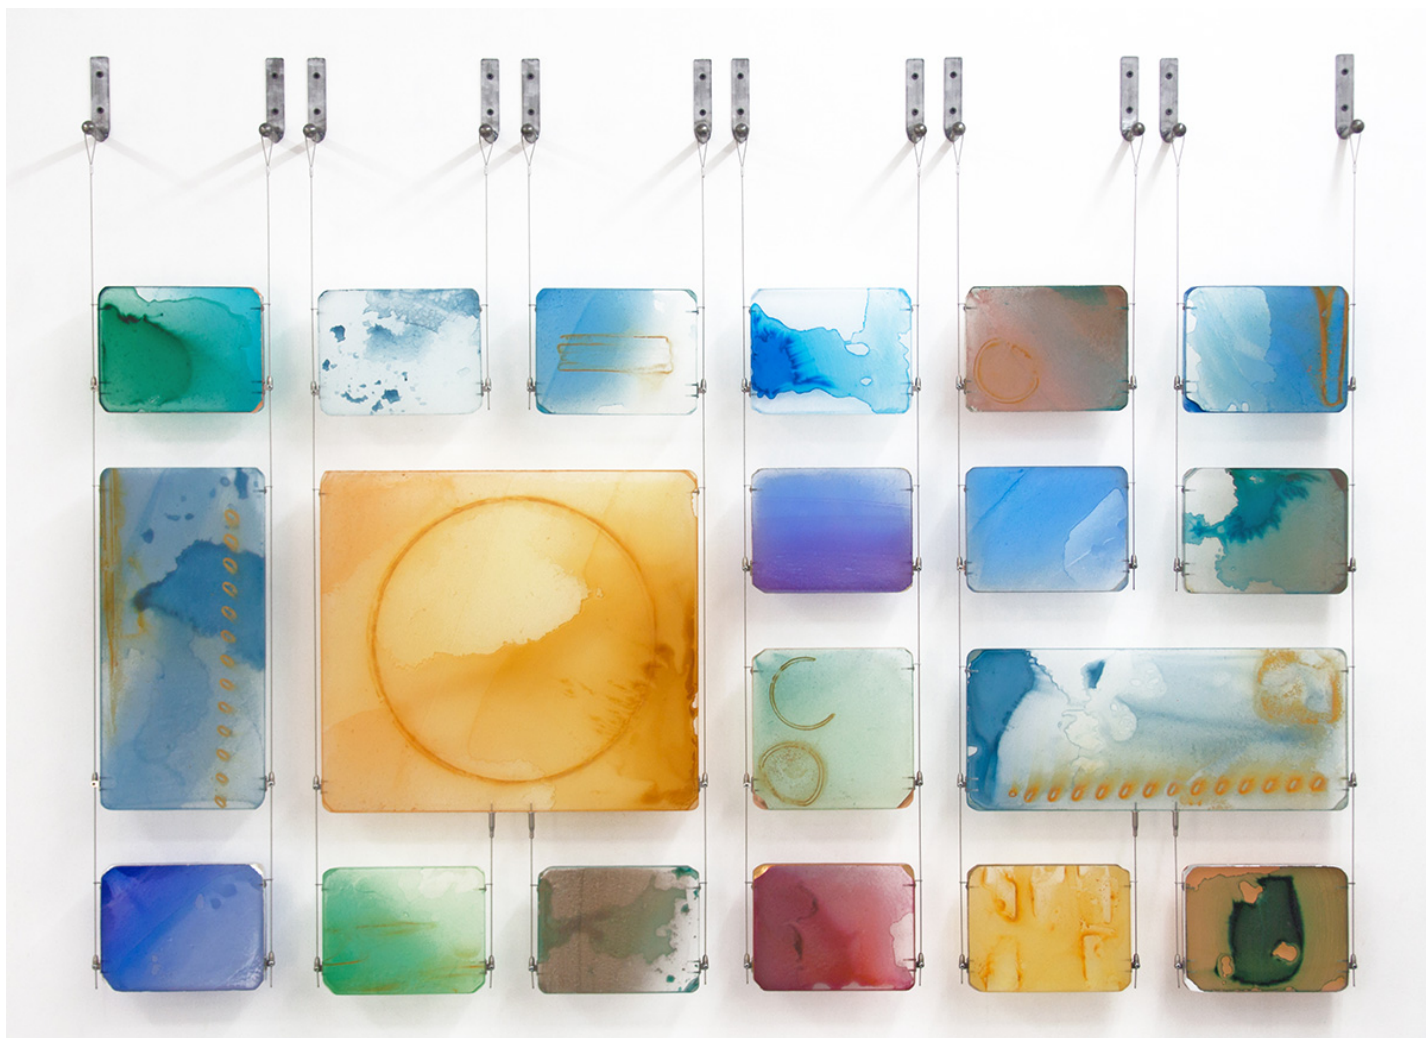

LANOUE GALLERY

Carrie McGee, *Upward Currents* (Sold)
Oxidized metal, acrylic & metal leaf on acrylic panel, 53 x 70 x 4 in.