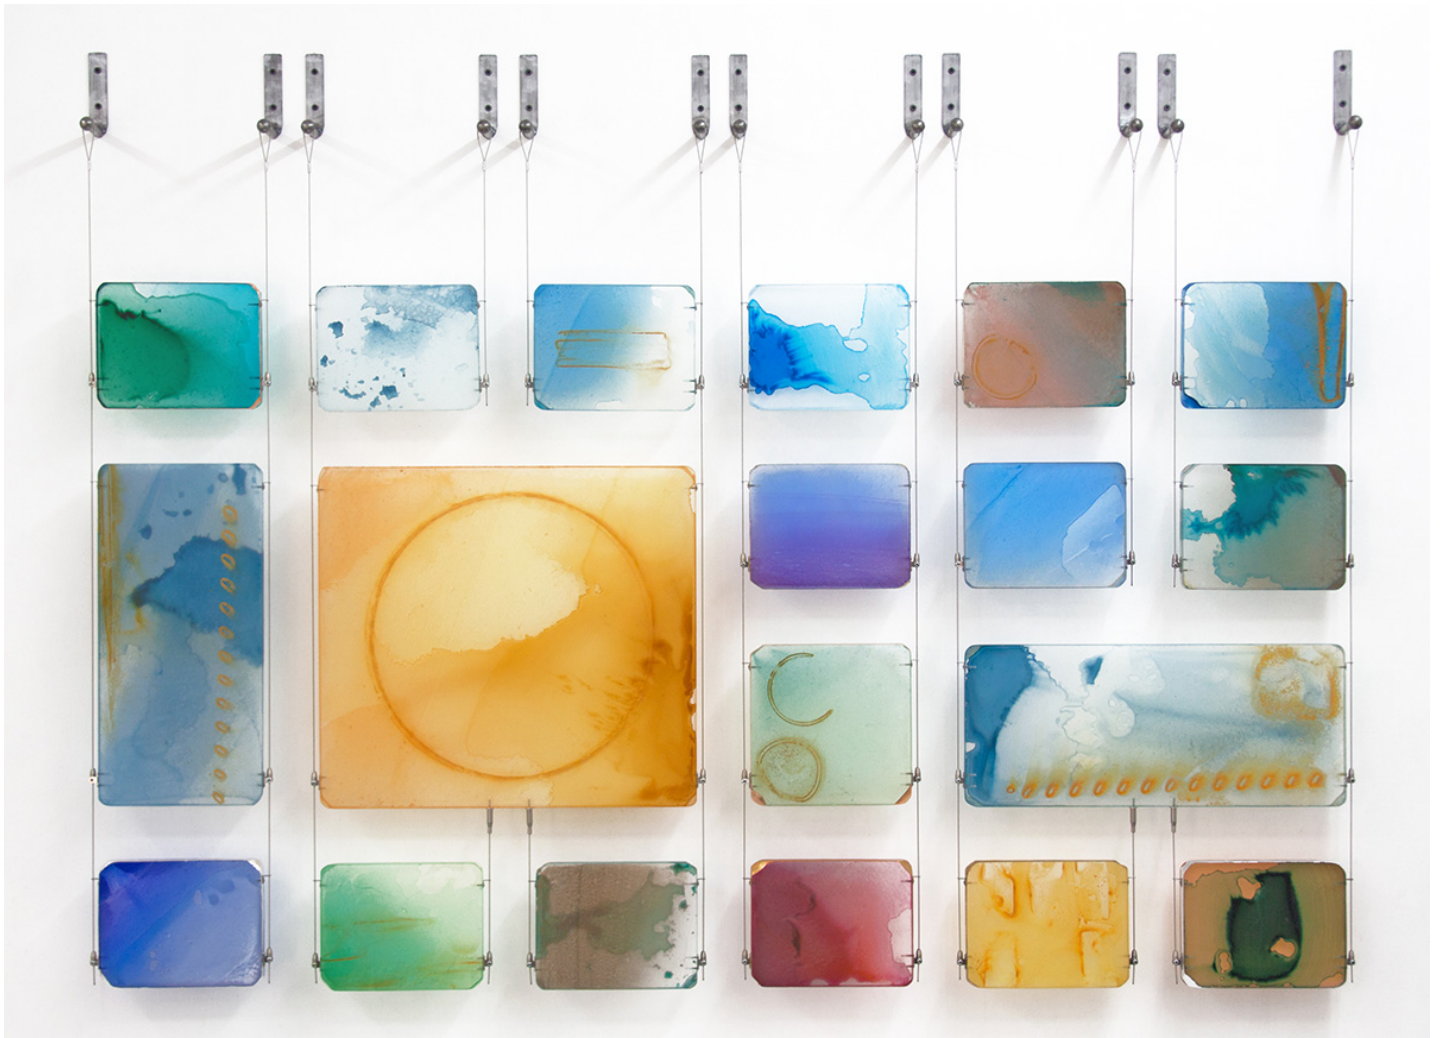

# LANOUE GALLERY

Carrie McGee, *Upward Currents*  
Oxidized metal, acrylic & metal leaf on acrylic panel, 53 x 70 x 4 in.